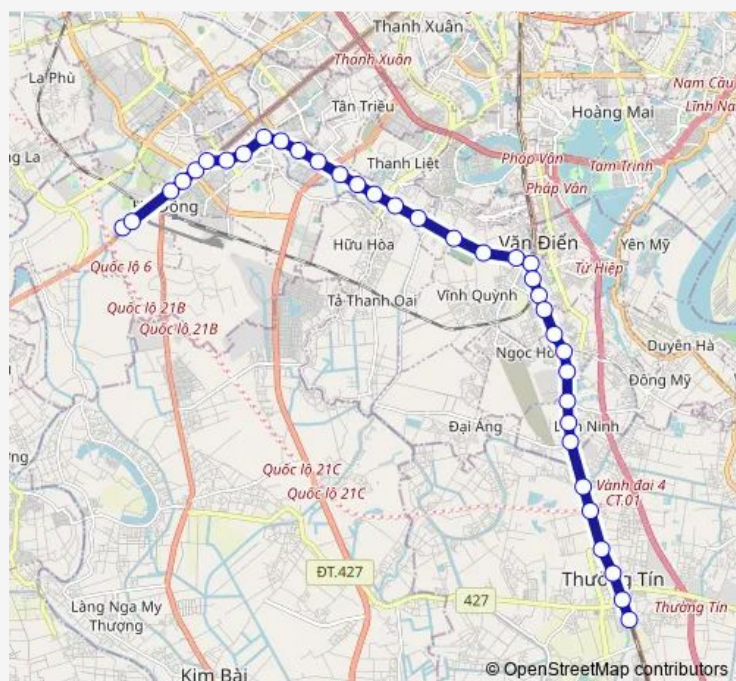

STOP_62_1_S19

STOP_62_1_S20

Stop_06a_1_S10

Route schedule

Stop_21a_1_S31 — STOP_62_1_S36

Monday 06:30-19:40

Tuesday 06:30-19:40

Wednesday 06:30-19:40

Thursday 06:30-19:40

Friday 06:30-19:40

Saturday 06:30-19:40

Sunday 06:30-19:40

Route info

Direction: Stop_21a_1_S31

Stops: 36

Trip Duration: 1 hour 6 min

Route_62_1

Stop_06a_1_S11

Stop_06a_1_S12

Stop_06a_1_S13

Stop_06a_1_S14

Stop_06a_1_S15

Stop_06a_1_S16

Stop_06a_1_S17