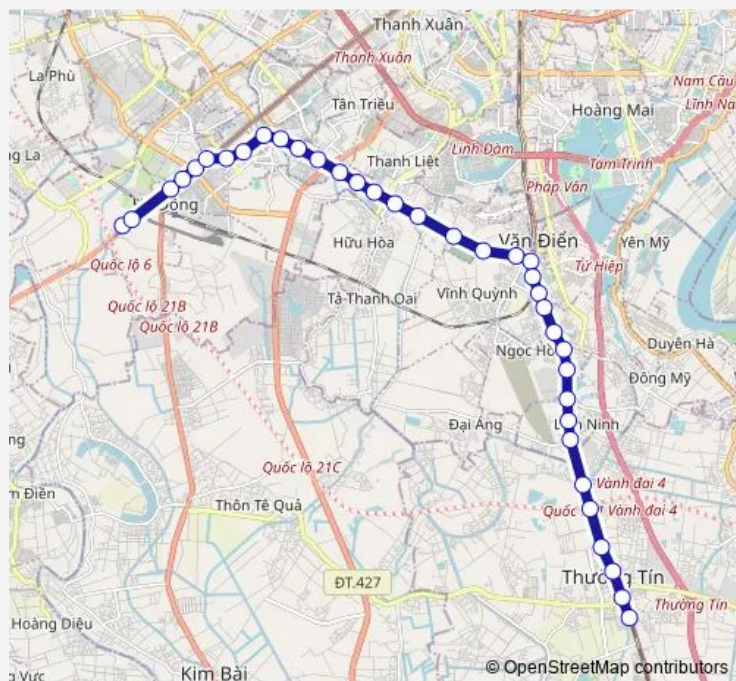

Stop_39_1_S34

Stop_39_1_S35

Stop_06a_1_S10

Route schedule

Stop_21a_1_S31 — Stop_06a_2_S21

Monday 06:30-19:40

Tuesday 06:30-19:40

Wednesday 06:30-19:40

Thursday 06:30-19:40

Friday 06:30-19:40

Saturday 06:30-19:40

Sunday 06:30-19:40

Route info

Direction: Stop_21a_1_S31

Stops: 36

Trip Duration: 1 hour 6 min

Route_62_1

BusMaps

Stop_06a_1_S11

Stop_06a_1_S12

Stop_06a_1_S13

Stop_06a_1_S14

Stop_06a_1_S15

Stop_06a_1_S16