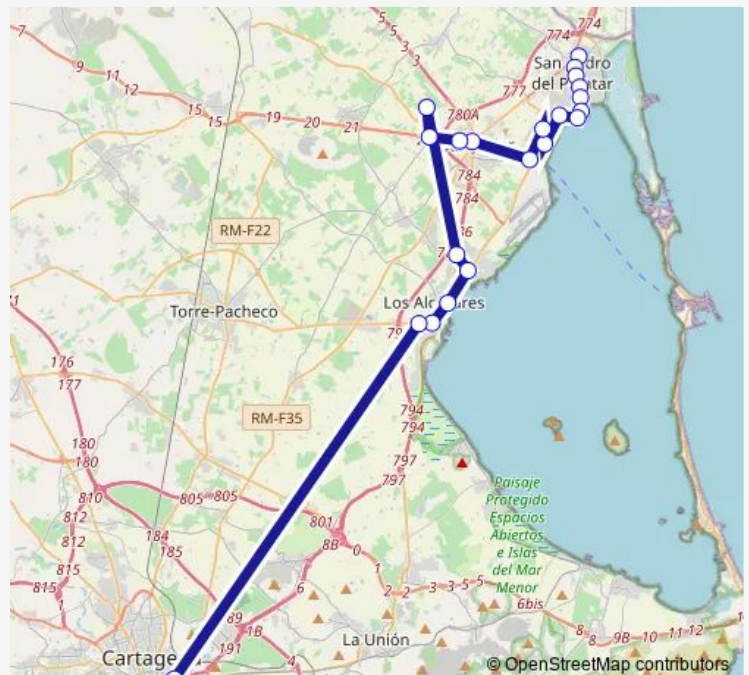

Avda. de las Salinas

Pescadores de San Pedro

Fabrica de Chocolate

Gasolinera (Lo Pagán) li

Lo Pagán Vta

Hotel Neptuno Vta

Av.Academia Generl dl Aire Vta

Virgen de Loreto I Vta

Thursday 07:00-19:00

Friday 07:00-19:00

Saturday 09:00-16:30

Sunday —

Route info

Direction: E autobuses S.Pedro del Pinat

Stops: 23

Trip Duration: 1 hour 20 min

Alsa - R-7 Ida — S.Pedro Del Pinatar-S. Javier-Los Alcazares-Cartagena

Hospital del Rosell Cartagena

Renfe Estacion de Tren Ida

E Autobuses de Cartagena

Alsa - R-7 Ida Bus time schedules and route maps are available in an offline PDF at busmaps.com. Use the busmaps.com website to see live bus times, train schedule or subway schedule, and step-by-step directions for all public transit in San Javier