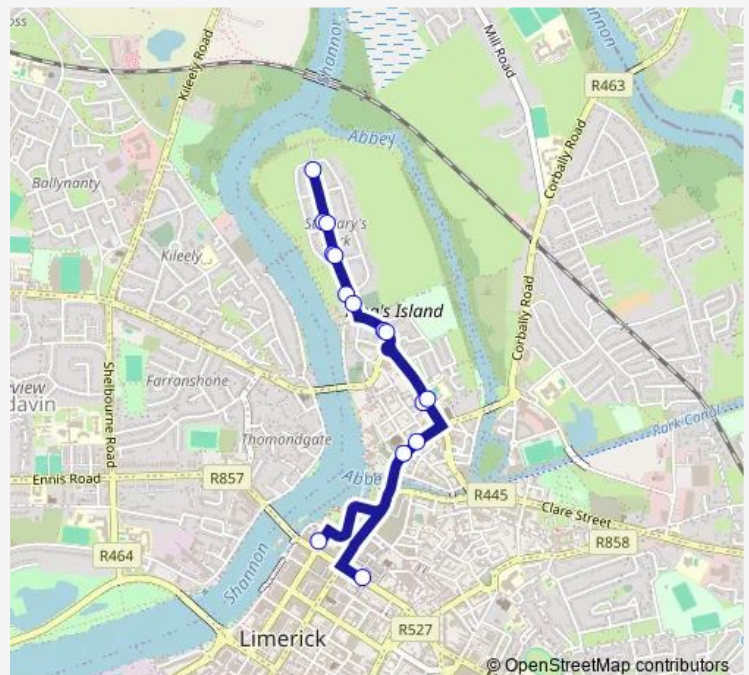

Tuesday 07:30-17:30

Wednesday 07:30-17:30

Thursday 07:30-17:30

Friday 07:30-17:30

Saturday 07:30-17:30

Sunday —

Route info

Direction: Liddy Street

Stops: 15

Trip Duration: 0 hour 17 min

305a — CC - St.Marys Park - Cc

Direction

Saint Ita's Street North — Harvey's Quay

8 stops

[Open route schedule](#)

Saint Ita's Street North

Saint Ita's Street North — Harvey's Quay

Monday	—
Tuesday	—
Wednesday	—
Thursday	—
Friday	—
Saturday	—
Sunday	10:38-17:38

Route info

Direction: Saint Ita's Street North

Stops: 8

Trip Duration: 0 hour 12 min

Route info

Direction: Harvey's Quay

Stops: 9

Trip Duration: 0 hour 8 min

305a Bus time schedules and route maps are available in an offline PDF at busmaps.com. Use the busmaps.com website to see live bus times, train schedule or subway schedule, and step-by-step directions for all public transit in Limerick