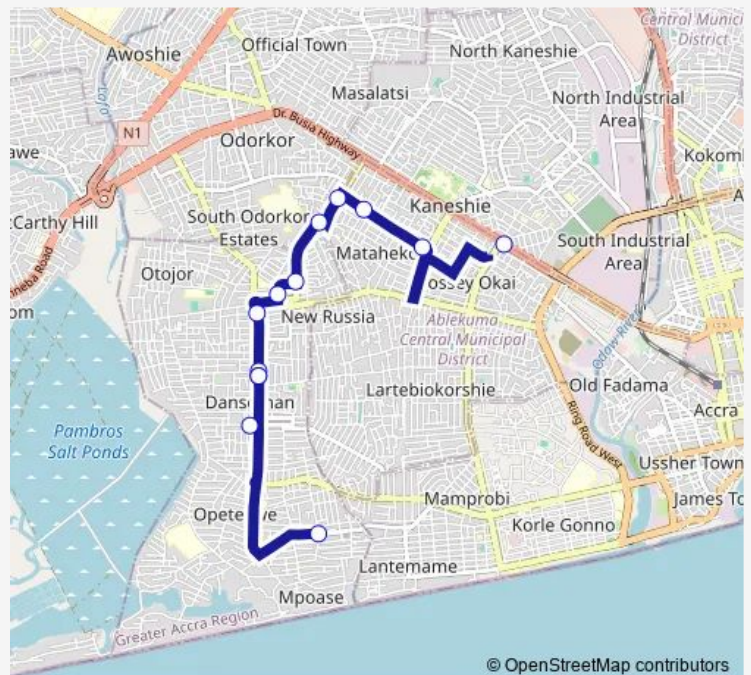

Sharp Curve

First Stop 238

Zodiac 1

Roundabout 240

Sahara

Control

Exhibition

Sahara 2

### Route schedule

Terminal Kaneshie Mkt Cmplx — Zone Six

Monday 10:26

Tuesday 10:26

Wednesday 10:26

Thursday 10:26

Friday 10:26

Saturday 10:26

### Route info

Direction: Terminal Kaneshie Mkt Cmplx

Stops: 13

Trip Duration: 1 hour 15 min

© OpenStreetMap contributors

■ 305A — Null

BusMaps

305A Bus time schedules and route maps are available in an offline PDF at [busmaps.com](https://busmaps.com). Use the [busmaps.com](https://busmaps.com) website to see live bus times, train schedule or subway schedule, and step-by-step directions for all public transit in Accra