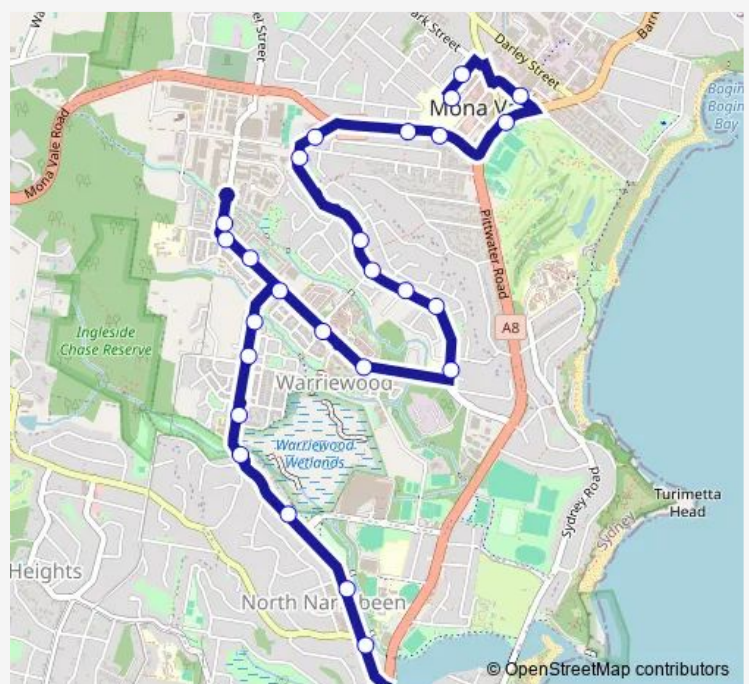

Warriewood Rd After Vineyard St

Warriewood Rd After Moriac St

Warriewood Rd Opp Brands Lane

Warriewood Rd After Manooka Pl

Warriewood Rd Before Alameda Way

Warriewood Rd At Macedon Pl

Macpherson St After Boondah Rd

Macpherson St Before Fantail Av

Macpherson St Before Garden St

Macpherson St Before Casuarina Dr

Ponderosa Pde Before Macpherson St

Macpherson St Opp Lomandra Way

Garden St After Macpherson St

Route schedule

Mona Vale Public School, Waratah St — Pittwater Rd Opp Garden St

Monday 14:55-14:56

Tuesday 14:55-14:56

Wednesday 14:55-14:56

Thursday 14:55-14:56

Friday 14:55-14:56

Saturday —

Sunday —

Route info

Direction: Mona Vale Public School, Waratah St

Stops: 27

Trip Duration: 0 hour 25 min

652n — Mona Vale Primary to Pittwater Rd and Garden St **BusMaps**

Garden St At Shearwater Dr

Garden St Opp Opal Seaside Aged Care