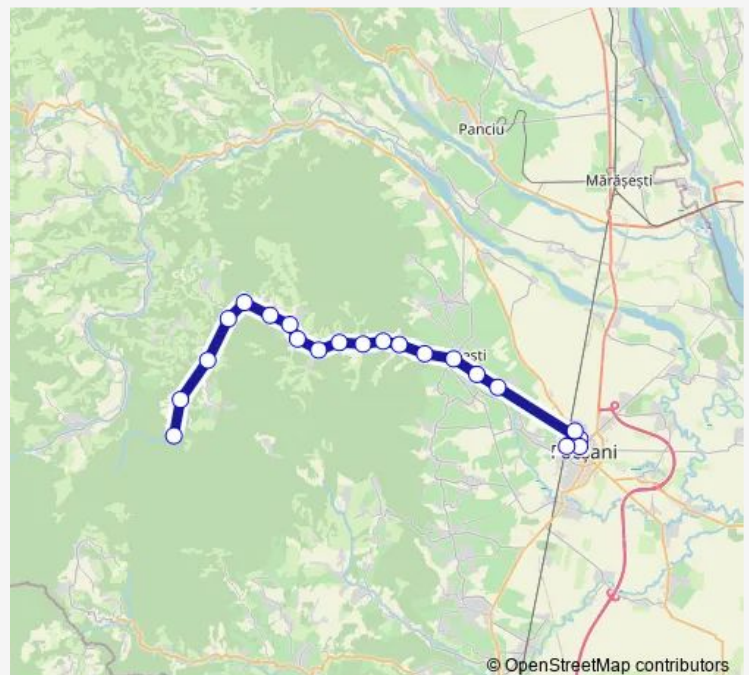

Bus T022 Traseul 022: Focșani - Odobești - Butucoasa[Go to website](#)**Direction**

Butucoasa — Autogara Focșani

21 stops

[Open route schedule](#)

Butucoasa

Răchitosu (Andreiasu)

Andreiaiu

Valea Milcovului

Saturday 04:45-13:15

Sunday 04:45-13:15

Route info

Direction: Butucoasa

Stops: 21

Trip Duration: 2 hour 11 min

■ T022 — Traseul 022: Focșani - Odobești - Butucoasa

BusMaps