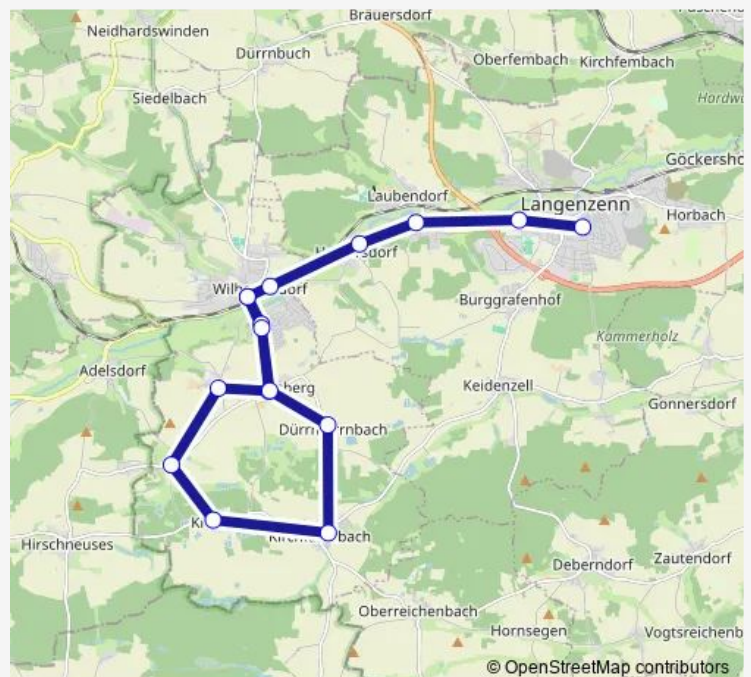

### Direction

Langenzenn Realschule — Wilhermsdorf Mitte

16 stops

[Open route schedule](#)

Langenzenn Realschule

Langenzenn Gymnasium

Lohe (b. Langenz.)

Heinersdorf (b. Langenz.) Mitte

Dürrnfarnbach

Meiersberg

Wilhermsdorf Süd

Wilhermsdorf Mitte

### Route schedule

Langenzenn Realschule — Wilhermsdorf Mitte

Monday 06:15-18:43

Tuesday 06:15-18:43

Wednesday 06:15-18:43

Thursday 06:15-18:43

Friday 06:15-18:43

Saturday —

### Route info

Direction: Langenzenn Realschule

Stops: 16

Trip Duration: 0 hour 40 min

■ 122 Rufbus

BusMaps

122 Rufbus Bus time schedules and route maps are available in an offline PDF at [busmaps.com](https://busmaps.com). Use the [busmaps.com](https://busmaps.com) website to see live bus times, train schedule or subway schedule, and step-by-step directions for all public transit in Wilhermsdorf