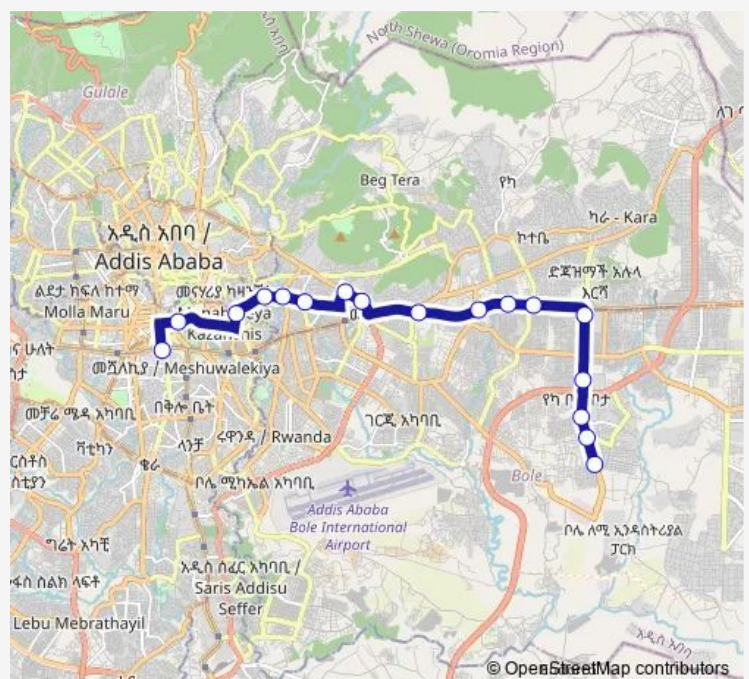

### Route schedule

Legehar (Old Train Station) — Summit Condominiums

Monday	06:00
Tuesday	06:00
Wednesday	06:00
Thursday	06:00
Friday	06:00
Saturday	06:00
Sunday	06:00

### Route info

Direction: Legehar (Old Train Station)

Stops: 17

Trip Duration: 1 hour 3 min

**Direction**

Summit Condominiums — Legehar (Old Train Station)

15 stops

[Open route schedule](#)

## Route schedule

Summit Condominiums — Legehar (Old Train Station)

Monday 06:00

Tuesday 06:00

Wednesday 06:00

Thursday 06:00

Friday 06:00

Saturday 06:00