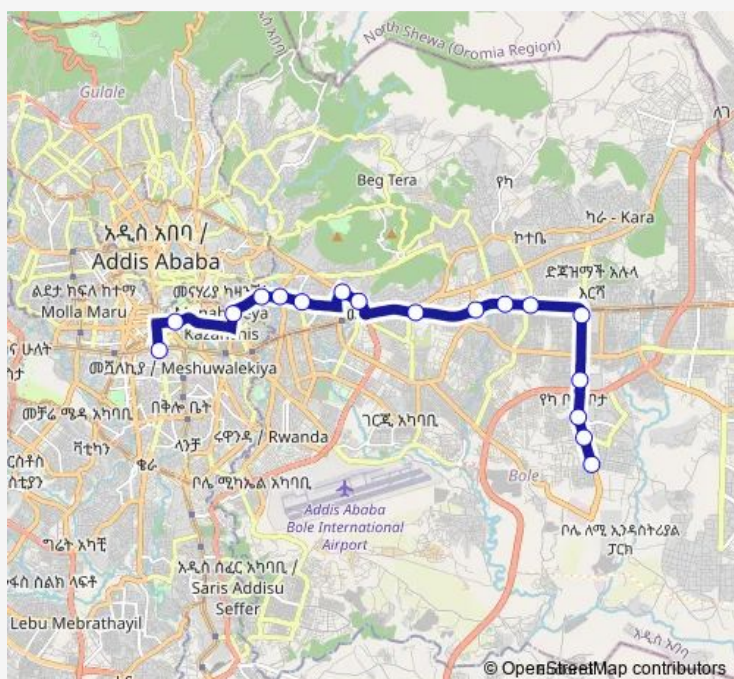

Legehar (Old Train Station) — Summit Condominiums

Monday	06:00
Tuesday	06:00
Wednesday	06:00
Thursday	06:00
Friday	06:00
Saturday	06:00
Sunday	06:00

Route info

Direction: Legehar (Old Train Station)

Stops: 17

Trip Duration: 1 hour 3 min

Direction

Summit Condominiums — Legehar (Old Train Station)

15 stops

[Open route schedule](#)

Summit Condominiums

Summit Condominiums

Saint Georgis

Shola (Yeka Court)

Adwa Square

Beherawi Theatre

Legehar (Old Train Station)

Route schedule

Summit Condominiums — Legehar (Old Train Station)

Monday 06:00

Tuesday 06:00

Wednesday 06:00

Thursday 06:00

Friday 06:00

Saturday 06:00

Sunday 06:00

Route info

Direction: Summit Condominiums

Stops: 15