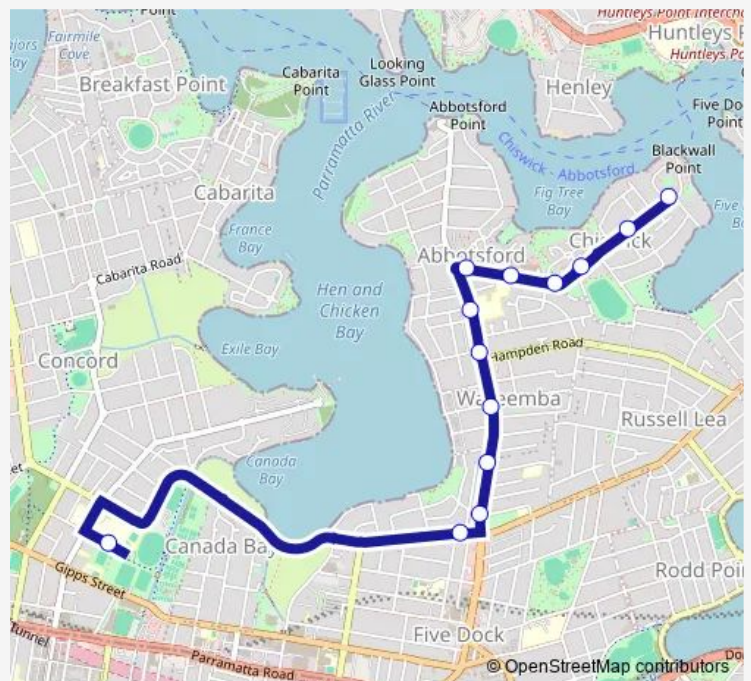

Lyons Rd West At Innes St

Great North Rd At Kerin Av

Great North Rd Opp Halley St

Great North Rd At Reginald St

Great North Rd At Bickleigh St

Great North Rd Opp Abbotsford Public School

Blackwall Point Rd After Great North Rd

Blackwall Point Rd After Melrose Cr

Blackwall Point Rd Opp Allison Park

Blackwall Point Rd Opp Parkview Rd

Blackwall Point Rd Opp Withers St

Chiswick Shops, Blackwall Point Rd

Route schedule

Concord High School, Stanley St — Chiswick Shops, Blackwall Point Rd

Monday	15:05
Tuesday	15:05
Wednesday	15:05
Thursday	15:05
Friday	—
Saturday	—
Sunday	—

Route info

Direction: Concord High School, Stanley St

Stops: 13

Trip Duration: 0 hour 18 min

657s — Concord High School to Chiswick