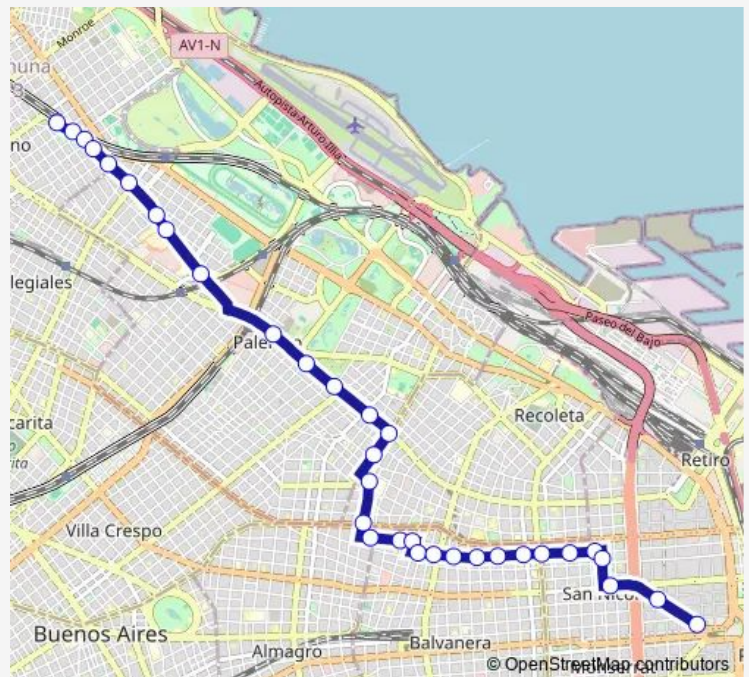

Bus 29D Jnamba029

[Go to website](#)

Direction

595 Saenz Pe?A Roque Pres. Diagonal Norte Av. — 1985 Vertiz Virrey Av.

30 stops

[Open route schedule](#)

595 Saenz Pe?A Roque Pres. Diagonal Norte Av.

819 Saenz Pe?A Roque Pres. Diagonal Norte Av.

1189 SARMIENTO

421 Libertad

623 Parana

1567 Cordoba Av.

1761 Cordoba Av.

2083 Cordoba Av.

2381 Cordoba Av.

2675 Cordoba Av.

2873 Cordoba Av.

3157 Cordoba Av.

1167 Gallo

1311 GALLO

1491 Gallo

3077 Santa FE Av.

3283 Santa FE Av.

3535 Santa FE Av.

3763 Santa FE Av.

3973 Santa FE Av.

4467 SANTA FE AV.

Route schedule

595 Saenz Pe?A Roque Pres. Diagonal Norte Av. — 1985 Vertiz Virrey Av.

Monday 08:00-18:48

Tuesday 08:00-18:48

Wednesday 08:00-18:48

Thursday 08:00-18:48

Friday 08:00-18:48

Saturday —

Sunday —

Route info

Direction: 595 Saenz Pe?A Roque Pres. Diagonal Norte Av.

Stops: 30

Trip Duration: 0 hour 48 min

29D — Jnamba029