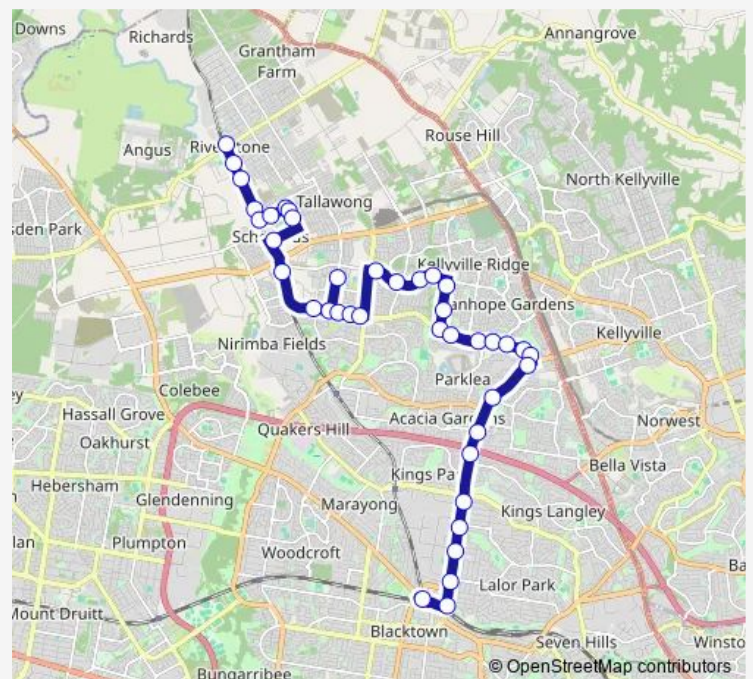

Stanhope Pkwy Opp Fyfe Rd

The Ponds Bvd At Stanhope Pkwy

The Ponds Bvd After Levy Cres

The Ponds Blvd (After Jetty St - Johnpalmerschool)

Riverbank Dr Opp Shimmer Pl

Riverbank Dr At Ivory St

Route schedule

Blacktown Station, Stand M — Riverstone Station, Riverstone Pde

Monday 05:17-23:47

Tuesday 05:17-23:47

Wednesday 05:17-23:47

Thursday 05:17-23:47

Friday 05:17-23:47

Saturday 06:56-22:55

Sunday 08:55-23:10

Route info

Direction: Blacktown Station, Stand M

Stops: 40

Trip Duration: 0 hour 37 min

T74 — Riverstone to Blacktown

Riverbank Dr After Ridgeline Dr

Riverbank Dr Before Hambledon Rd

St John Paul II College, Hambledon Rd