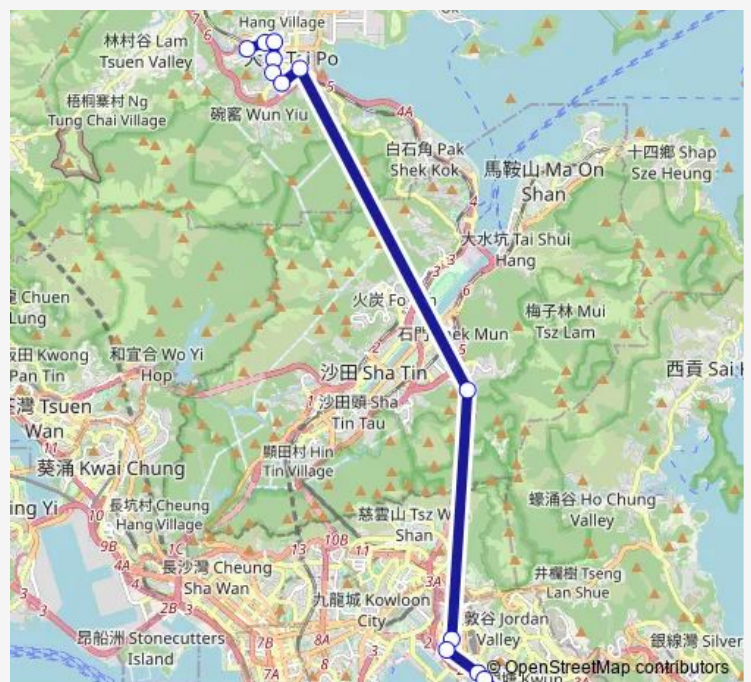

[Kmb] Kwun Tong Ferry

Route schedule

[Kmb] TAI WO BUS Terminus[[Lwb] TAI WO BUS Terminus — [Kmb] Kwun Tong Ferry

Monday	07:25
Tuesday	07:25
Wednesday	07:25
Thursday	07:25
Friday	07:25
Saturday	—
Sunday	—

Route info

Direction: [Kmb] TAI WO BUS Terminus[[Lwb] TAI WO BUS Terminus

Stops: 14

Trip Duration: 1 hour 3 min

■ T74 — TAI PO (TAI WO) - Kwun Tong Ferry

T74 Bus time schedules and route maps are available in an offline PDF at busmaps.com. Use the busmaps.com website to see live bus times, train schedule or subway schedule, and step-by-step directions for all public transit in Tai Po