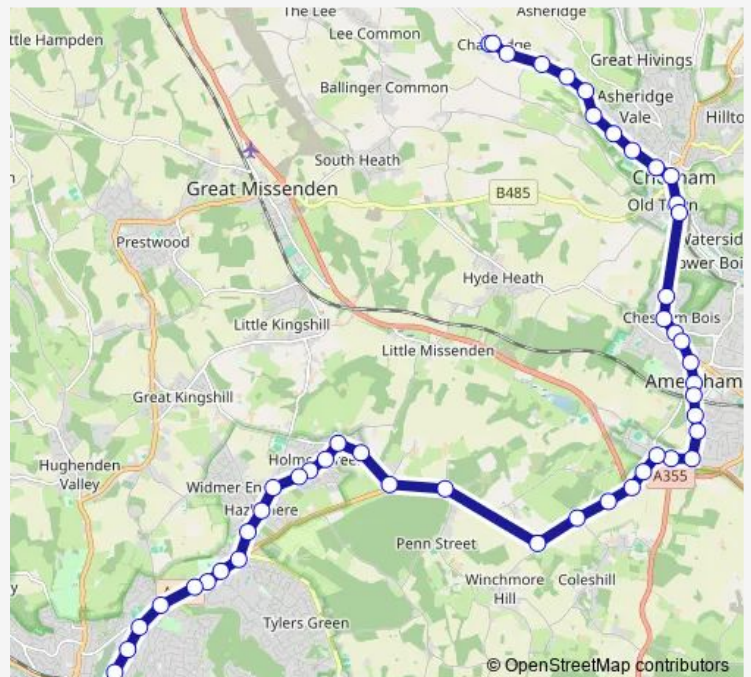

Thursday 07:20-07:30

Friday 07:20-07:30

Saturday —

Sunday —

Route info

Direction: High Wycombe Busstn

Stops: 62

Trip Duration: 1 hour 22 min

1C — High Wycombe - Amersham - Chesham - Chartridge

School Lane

The Vicarage

The Squirrel PH

The Hit Or Miss PH

Penn Street Farm

Horsemoor Lane

Nelson Close