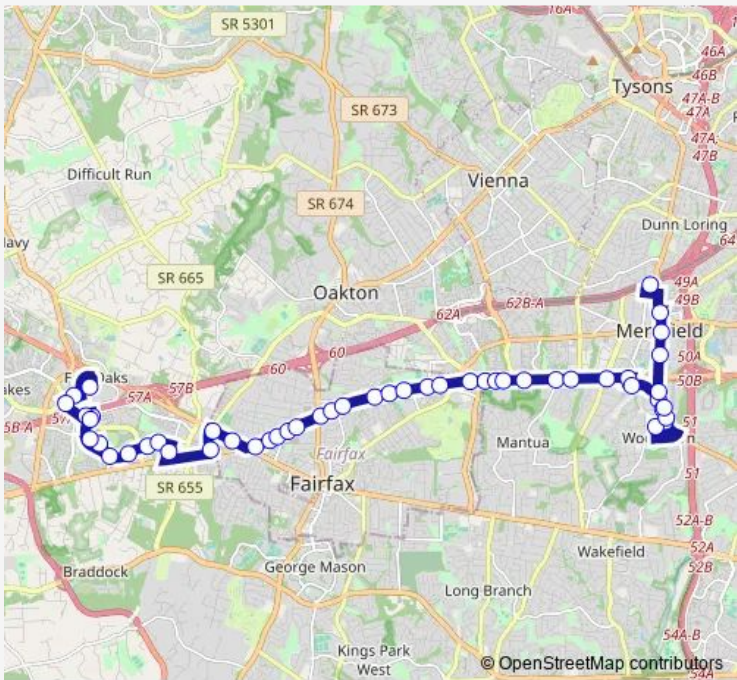

Bus 1c Fair Oaks-Dunn Loring

[Go to website](#)

Direction
 Dunn Loring+Bay E — Fair Oaks Mall
 50 stops
[Open route schedule](#)

- Dunn Loring+Bay E
- Gallows Rd+Prescott Dr
- Gallows Rd+Lee Hwy
- Gallows Rd+Wendell Howard Rd
- Gallows Rd+Gatehouse Rd
- Gallows Rd+Arlington Bl
- Gallows Rd+Anderson Dr
- Gallows Rd+Townsend St
- Gallows Rd+Inova Emergency
- Wilmot Wy+Inova Hospital Gray Entrance
- Gallows Rd+Inova Emergency
- Gallows Rd+Townsend St
- Willow Oaks Corp Dr+Behavioral Health Ctr
- Arlington Bl+Williams Dr
- Arlington Bl+Prosperity Av
- Arlington Bl+Chichester Ln
- Arlington Bl+Barkley Gate Ln
- Arlington Bl+Covington St
- Arlington Bl+Stonehurst Dr
- Arlington Bl+Circle Tower Apt
- Fairfax Bl+Pickett Rd

Route schedule
 Dunn Loring+Bay E — Fair Oaks Mall

Monday	06:20-23:50
Tuesday	06:20-23:50
Wednesday	06:20-23:50
Thursday	06:20-23:50
Friday	06:20-23:50
Saturday	07:50-21:50
Sunday	07:50-21:50

Route info
 Direction: Dunn Loring+Bay E
 Stops: 50
 Trip Duration: 0 hour 51 min

1c — Fair Oaks-Dunn Loring **BusMaps**

Fairfax BI+Spring St

Fairfax BI+Draper Dr

Fairfax BI+Lion Run

Fairfax BI+Stafford Dr

Fairfax BI+Fair Woods Pkwy

Fairfax BI+Eaton Pl

Fairfax BI+University Dr

Stops: 50

Trip Duration: 0 hour 52 min

Fairfax BI+Stafford Dr

Fairfax BI+Lion Run

Fairfax BI+Draper Dr

Fairfax BI+Spring St

Fairfax BI+Pickett Rd

Arlington BI+Circle Tower Apt