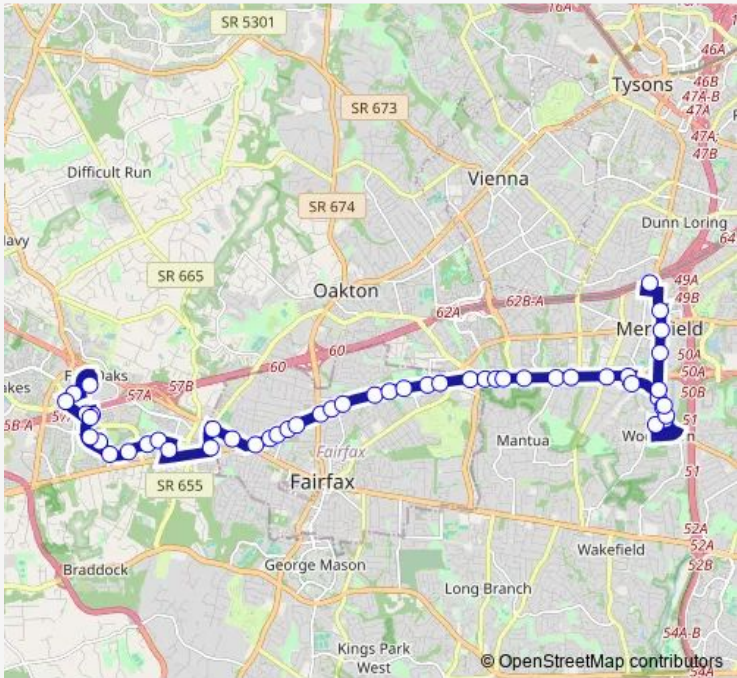

Bus 1C Fair Oaks-Dunn Loring

[Go to website](#)

Direction
 Dunn Loring+Bay E — Fair Oaks Mall
 50 stops
[Open route schedule](#)

- Dunn Loring+Bay E
- Gallows Rd+Prescott Dr
- Gallows Rd+Lee Hwy
- Gallows Rd+Wendell Howard Rd
- Gallows Rd+Gatehouse Rd
- Gallows Rd+Arlington Bl
- Gallows Rd+Anderson Dr
- Gallows Rd+Townsend St
- Gallows Rd+Inova Emergency
- Wilmot Wy+INOVA Hospital Gray Entrance
- Gallows Rd+Inova Emergency
- Gallows Rd+Townsend St
- Willow Oaks Corp Dr+Behavioral Health Ctr
- Arlington Bl+Williams Dr
- Arlington Bl+Prosperity Av
- Arlington Bl+Chichester Ln
- Arlington Bl+Barkley Gate Ln
- Arlington Bl+Covington St
- Arlington Bl+Stonehurst Dr
- Arlington Bl+Circle Tower Apt
- Fairfax Bl+Pickett Rd

Route schedule
 Dunn Loring+Bay E — Fair Oaks Mall

Monday	06:20-23:50
Tuesday	06:20-23:50
Wednesday	06:20-23:50
Thursday	06:20-23:50
Friday	06:20-23:50
Saturday	07:50-21:50
Sunday	07:50-21:50

Route info
 Direction: Dunn Loring+Bay E
 Stops: 50
 Trip Duration: 1 hour 1 min

1C — Fair Oaks-Dunn Loring **BusMaps**

Fairfax BI+Spring St

Fairfax BI+Draper Dr

Fairfax BI+Lion Run

Fairfax BI+Stafford Dr

Fairfax BI+Fair Woods Pkwy

Fairfax BI+Eaton Pl

Fairfax BI+University Dr

Government Center Rdwy+Bay 1

Government Center Rdwy+Bay 2

Government Center Pkwy+Monument Dr

Monument Dr Bay G

Government Center Pkwy+Monument Dr

Fair Lakes Pkwy+Legato Rd

Fair Oaks Mall

Direction