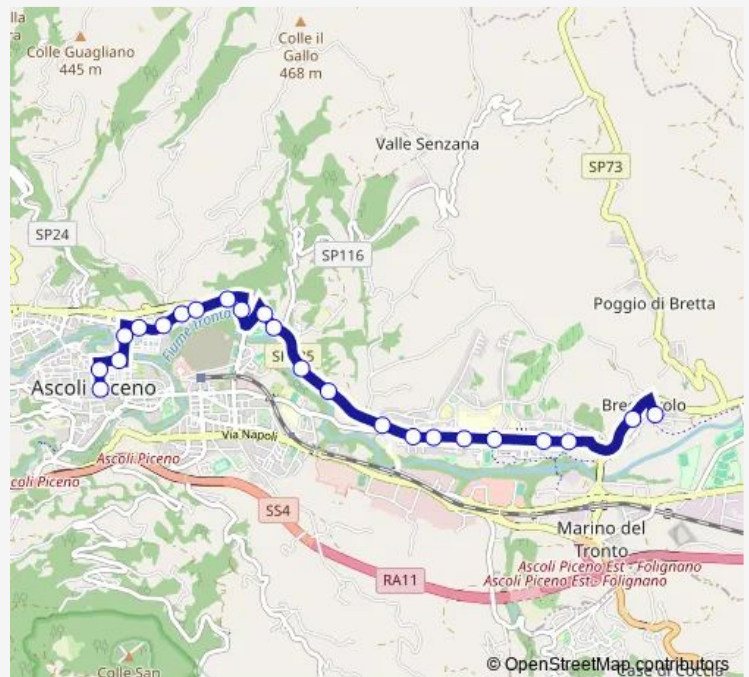

Monticelli VIA DEI Girasoli

Ascoli Piceno - Monticelli Tigre

### Route schedule

Ascoli Piceno - VIA Trieste EX-Olimpia — Brecciarolo Chiesa

Monday 07:05-19:17

Tuesday 07:05-19:17

Wednesday 07:05

Thursday 07:05-19:17

Friday 07:05

Saturday 07:05

### Route info

Direction: Ascoli Piceno - VIA Trieste EX-Olimpia

Stops: 23

Trip Duration: 0 hour 19 min

1c — Piazza Simonetti-Piazza Giacomini-Stadio-ACI-Monticelli-Brecciarolo

Casa Cantoniera (Monticelli)

Ascoli Piceno - Brecciarol Bar

Brecciarolo Chiesa

**Direction**

undefined — undefined

0 stops

[Open route schedule](#)**Route schedule**

undefined — undefined

Monday	13:25-19:25
Tuesday	13:25-19:25
Wednesday	13:25-19:25
Thursday	13:25-19:25
Friday	13:25-19:25
Saturday	13:25-19:25
Sunday	—