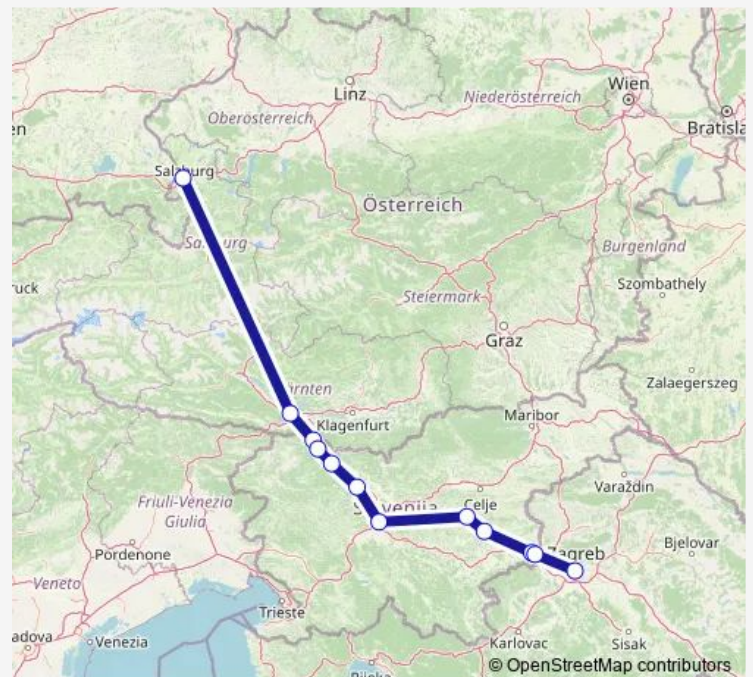

Lesce-Bled

Kranj

Ljubljana

Zidani Most

Sevnica

Dobova

Dobova(Gr)

Zagreb Glavni kolodvor

### Route schedule

Salzburg Hbf — Zagreb Glavni kolodvor

Monday	—
Tuesday	—
Wednesday	—
Thursday	—
Friday	—
Saturday	22:47
Sunday	22:47

### Route info

Direction: Salzburg Hbf

Stops: 12

Trip Duration: 9 hour 48 min

EN 499 Rail time schedules and route maps are available in an offline PDF at [busmaps.com](https://busmaps.com). Use the [busmaps.com](https://busmaps.com) website to see live bus times, train schedule or subway schedule, and step-by-step directions for all public transit in Jesenice