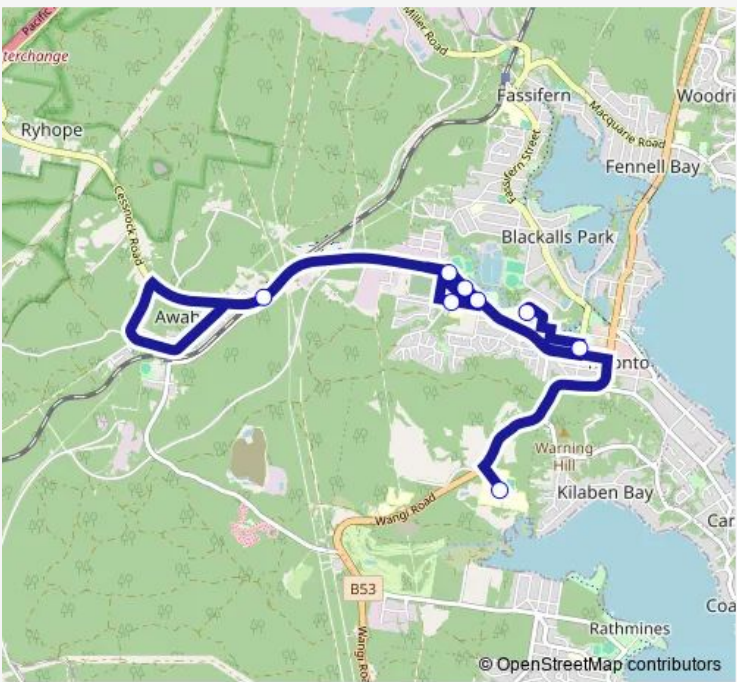

School Bus 6487 Toronto HS to Awaba

[Go to website](#)

Direction
 Toronto High School, Field Av — St Josephs Primary School, Kilaben Bay

8 stops

[Open route schedule](#)

- Toronto High School, Field Av
- Cook St Before The Boulevarde
- Awaba Rd Opp Woodale St
- Awaba Rd Opp Bridge St
- Awaba Rd Opp Sunderland Rd
- Cessnock Rd After Gosford St
- Biraban Public School, Beckley St
- St Josephs Primary School, Kilaben Bay

Route schedule
 Toronto High School, Field Av — St Josephs Primary School, Kilaben Bay

Monday	14:25
Tuesday	14:10
Wednesday	14:25
Thursday	14:25
Friday	14:25
Saturday	—
Sunday	—

Route info

Direction: Toronto High School, Field Av

Stops: 8

Trip Duration: 0 hour 30 min

6487 School Bus time schedules and route maps are available in an offline PDF at busmaps.com. Use the busmaps.com website to see live bus times, train schedule or subway schedule, and step-by-step directions for all public transit in Teralba