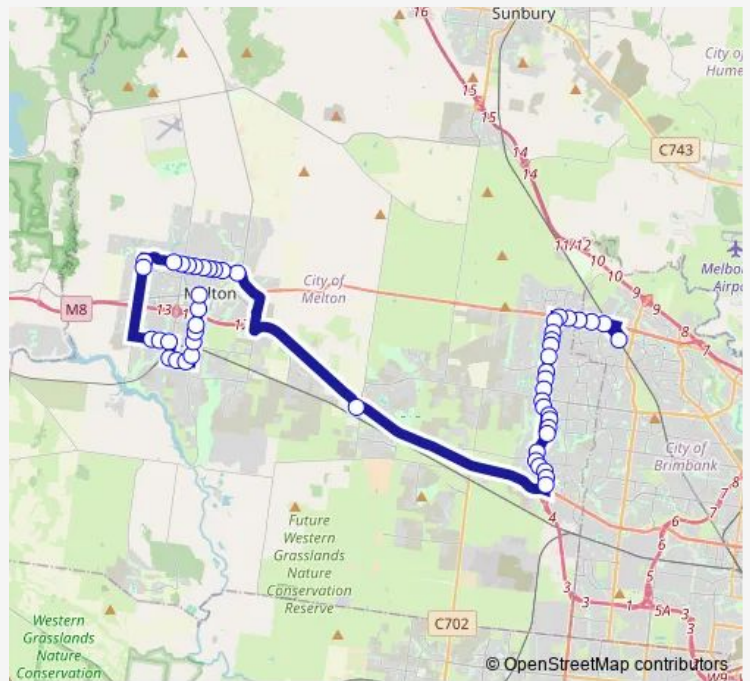

Woodbury Ave/Gourlay Rd (Caroline Springs)

Taylors Rd/Caroline Springs Bvd (Caroline Springs)

The Avenue/Caroline Springs Bvd (Caroline Springs)

Commercial Rd/Caroline Springs Bvd (Caroline Springs)

College St/Caroline Springs Bvd (Caroline Springs)

Caroline Springs Library/Caroline Springs Bvd (Caroline Springs)

The Crossing/Caroline Springs Bvd (Caroline Springs)

Route schedule

Watergardens Station/Watergardens Circuit Rd (Taylors Lakes) — High St/Station Rd (Melton)

Monday	02:12-01:12 ⁺¹
Tuesday	—
Wednesday	—
Thursday	—
Friday	24:12-01:12 ⁺¹
Saturday	02:12-01:12 ⁺¹
Sunday	02:12-05:12

Route info

Direction: Watergardens Station/Watergardens Circuit Rd (Taylors Lakes)

Stops: 50

Trip Duration: 1 hour 0 min

943 — Melton - Watergardens Station

The Grove/Caroline Springs Bvd (Caroline Springs)

Brookside Central/Caroline Springs Bvd (Caroline Springs)

Christ the Priest PS/Caroline Springs Bvd (Caroline Springs)