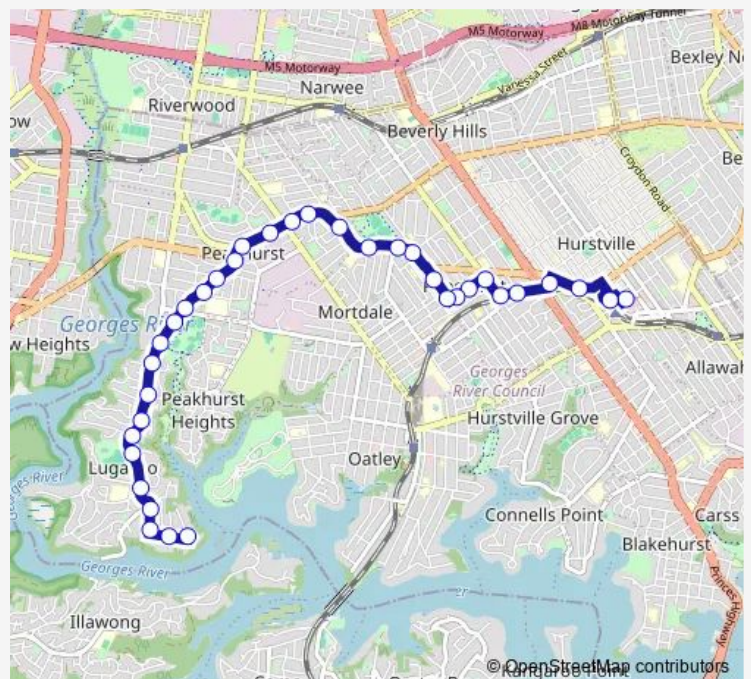

Forest Rd Before Henry Lawson Dr

Forest Rd Before Hannons Av

Forest Rd Opp Park St

Route schedule

Westfield Hurstville, Cross St — Boronia Pde Before Woodlands Av

Monday 07:27-21:07

Tuesday 07:27-21:07

Wednesday 07:27-21:07

Thursday 07:27-21:07

Friday 07:27-21:07

Saturday 07:44-18:44

Sunday 08:54-16:54

Route info

Direction: Westfield Hurstville, Cross St

Stops: 35

Trip Duration: 0 hour 27 min

943 — Lugarno to Hurstville

Forest Rd At Samuel St

Forest Rd Before Isaac St

Club Grandviews, Forest St

Forest Rd Before Boatwright Av

Forest Rd Opp Cypress Dr

Forest Rd Opp Lugarno Shops

Forest Rd Opp Blackbutt Av

Forest Rd Opp Valentia Av

Forest Rd Before Ponderosa Pl

Forest Rd Opp Koorabel St

Forest Rd At Lime Kiln Rd

Lime Kiln Rd At Woodlands Av

Woodlands Av Opp Stringybark Pl

Boronia Pde Before Woodlands Av

Direction