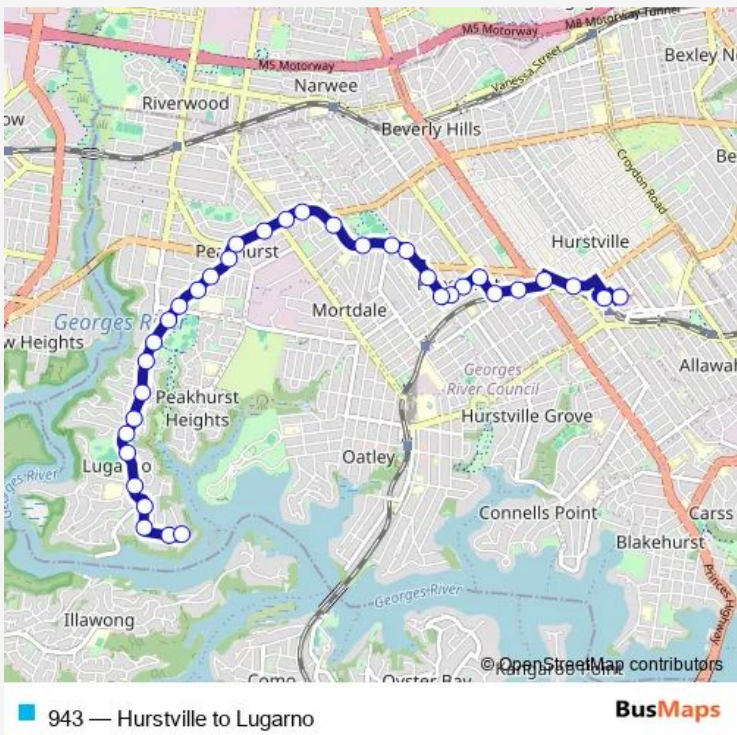

Bus 943 Hurstville to Lugarno

[Go to website](#)

Direction
 Westfield Hurstville, Cross St — Boronia Pde Before Woodlands Av
 35 stops
[Open route schedule](#)

- Westfield Hurstville, Cross St
- Hurstville Station, Stand B
- Forest Rd Opp Gloucester Rd
- Bridge St After Forest Rd
- Bridge St Opp Apsley St
- Penshurst Station, Bridge St
- Penshurst St At Austral St
- Austral St Opp Penshurst Girls High School
- Austral St Opp Nelson St
- Ocean St At Newman St
- Ocean St Before Forest Rd
- Forest Rd Opp George St
- Forest Rd Opp Olds Park
- Penshurst West Public School, Forest Rd
- Forest Rd Opp Stoney Creek Rd
- Forest Rd At Forshaw Av
- Forest Rd Before Boundary Rd
- Forest Rd Opp Bristow Lane
- Forest Rd Before Henry Lawson Dr
- Forest Rd Before Hannons Av
- Forest Rd Opp Park St

Route schedule
 Westfield Hurstville, Cross St — Boronia Pde Before Woodlands Av

Monday	07:27-21:07
Tuesday	07:27-21:07
Wednesday	07:27-21:07
Thursday	07:27-21:07
Friday	07:27-21:07
Saturday	07:44-18:44
Sunday	08:54-16:54

Route info
 Direction: Westfield Hurstville, Cross St
 Stops: 35
 Trip Duration: 0 hour 27 min

Forest Rd At Samuel St

Forest Rd Before Isaac St

Club Grandviews, Forest St

Forest Rd At Boatwright Av

Forest Rd Opp Cypress Dr

Boronia Pde Before Woodlands Av

Direction

Boronia Pde Before Woodlands Av — Westfield Hurstville, Forest Rd

35 stops

[Open route schedule](#)

Boronia Pde Before Woodlands Av

Woodlands Av At Coachwood Pl

Taylor's Reserve, Lime Kiln Rd