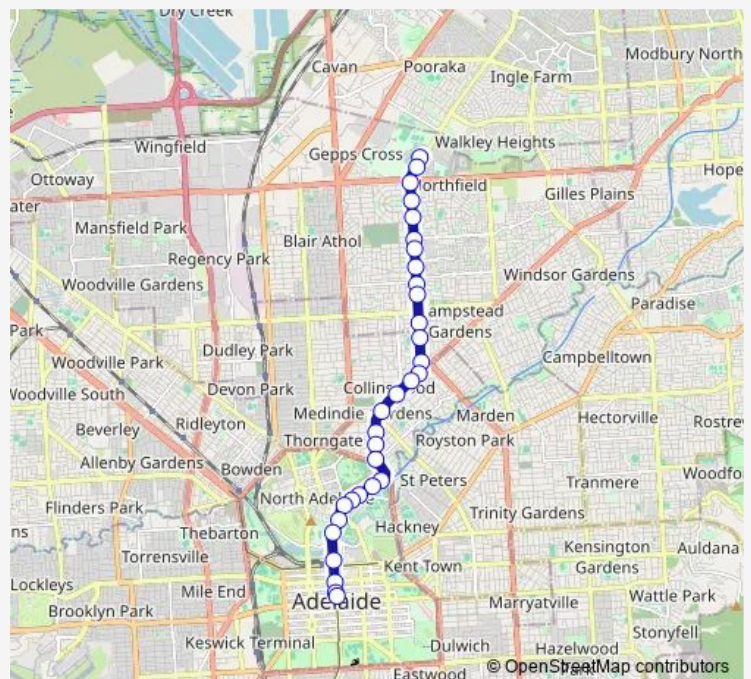

Stop 17 Hampstead Rd - West side

Stop 18 Hampstead Rd - West side

Route schedule

Stop T1 Victoria Sq - South West side — Zone A Roma Mitchell Secondary College

Monday 07:51

Tuesday 07:51

Wednesday 07:51

Thursday 07:51

Friday 07:51

Saturday —

Sunday —

Route info

Direction: Stop T1 Victoria Sq - South West side

Stops: 30

Trip Duration: 0 hour 35 min

943 — City to Roma Mitchell Secondary College

Stop 21 Hampstead Rd - West side

Stop 22 Hampstead Rd - West side

Stop 23 Hampstead Rd - West side

Stop 24 Hampstead Rd - West side

Stop 25 Hampstead Rd - West side

Stop 26 Hampstead Rd - West side

Stop 28 Hampstead Rd - West side

Stop 29 Hampstead Rd - West side

Zone A Roma Mitchell Secondary College

Direction

Zone A Roma Mitchell Secondary College — Stop F1 King William St - North East side

31 stops

[Open route schedule](#)

Zone A Roma Mitchell Secondary College