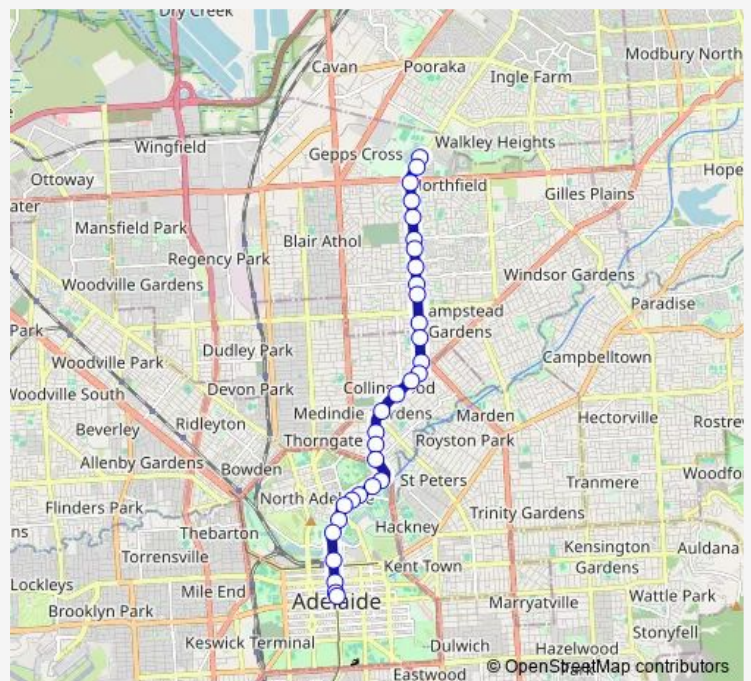

Stop V2 King William St - West side

Stop X2 King William St - West side

Stop Z2 King William Rd - West side

Stop 1 Sir Edwin Smith Ave - North side

Stop 2 Sir Edwin Smith Ave - West side

Stop 2A Melbourne St - North West side

Stop 17 Hampstead Rd - West side

Stop 18 Hampstead Rd - West side

**Route schedule**

Stop T1 Victoria Sq - South West side — Zone A Roma Mitchell Secondary College

Monday 07:51

Tuesday 07:51

Wednesday 07:51

Thursday 07:51

Friday 07:51

Saturday —

Sunday —

**Route info**

Direction: Stop T1 Victoria Sq - South West side

Stops: 30

Trip Duration: 0 hour 35 min

Stop 26 Hampstead Rd - West side

Stop 28 Hampstead Rd - West side

Stop 29 Hampstead Rd - West side

Zone A Roma Mitchell Secondary College