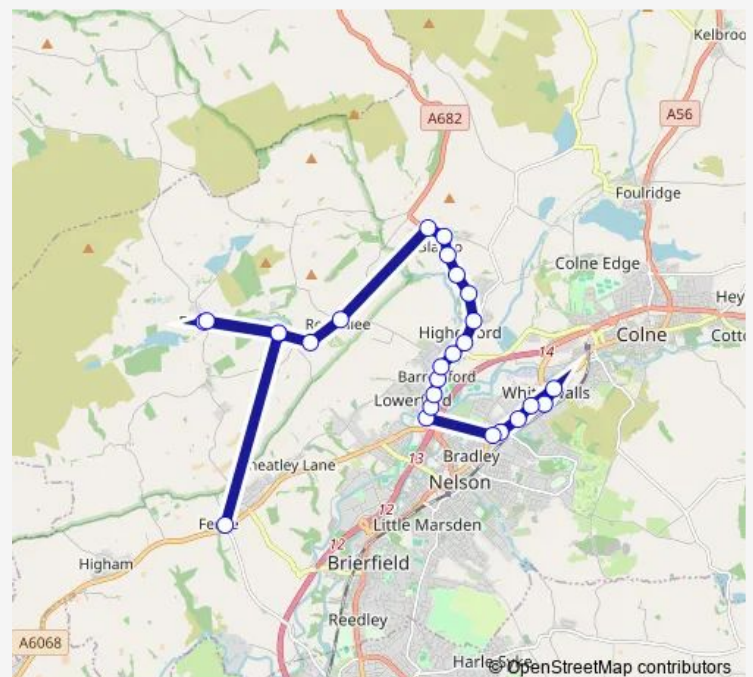

The Spinning Mill

Thorne Street

Walton Lane

Colbran Street

Nelson and Colne College

Maud Street

Wilton Street

Rushton Street

Thursday 15:15

Friday 15:15

Saturday —

Sunday —

Route info

Direction: Fisher More RCHS

Stops: 26

Trip Duration: 1 hour 0 min

25 stops

[Open route schedule](#)

Bay Horse Inn

Square

Car Park

Square

Crow Trees Grove

Bay Horse

Thursday 07:45

Friday 07:45

Saturday —

Sunday —

Route info

Direction: Bay Horse Inn

Stops: 25

Trip Duration: 0 hour 50 min