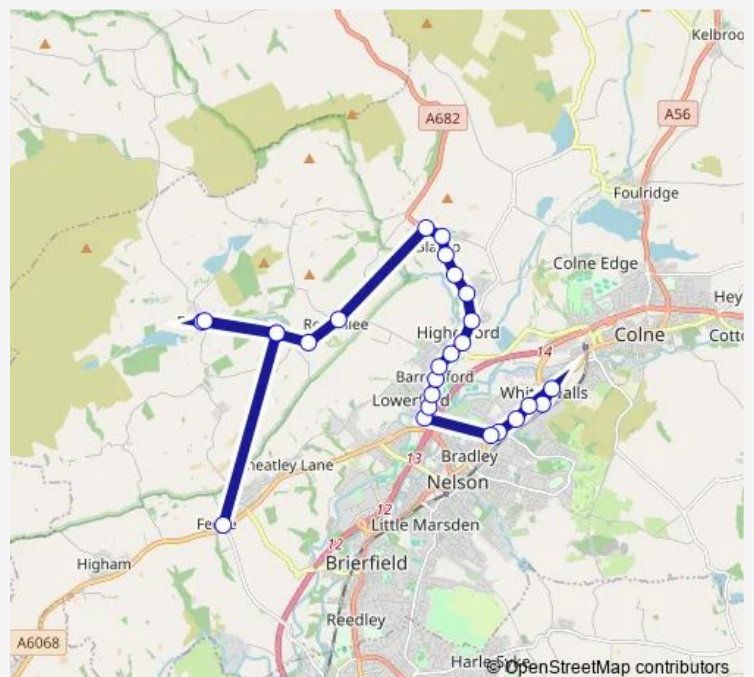

The Spinning Mill

Thorne Street

Walton Lane

Colbran Street

Nelson and Colne College

Maud Street

Wilton Street

Rushton Street

Thursday 15:15

Friday 15:15

Saturday —

Sunday —

Route info

Direction: Fisher More RCHS

Stops: 26

Trip Duration: 1 hour 0 min

25 stops

[Open route schedule](#)

Bay Horse Inn

Square

Car Park

Square

Crow Trees Grove

Bay Horse

Thursday 07:45

Friday 07:45

Saturday —

Sunday —

Route info

Direction: Bay Horse Inn

Stops: 25

Trip Duration: 0 hour 50 min