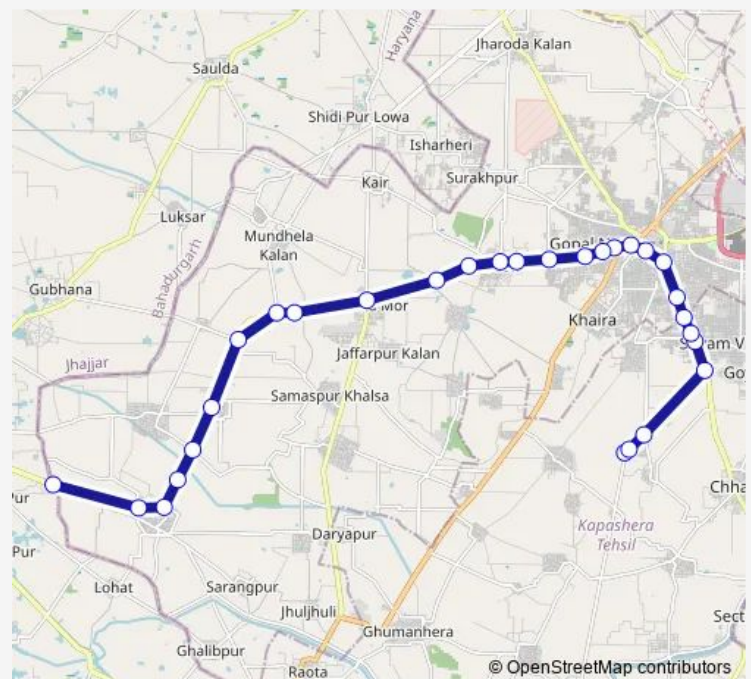

Surehra Crossing

Rawta Crossing (Dhansa Road)

Mata Daan Kaur School

Route schedule

Rewla Khanpur Depot — Dhansa Border (T)

Monday 12:01-23:27

Tuesday 12:01-23:27

Wednesday 12:01-23:27

Thursday 12:01-23:27

Friday 12:01-23:27

Saturday 12:01-23:27

Sunday 12:01-23:27

Route info

Direction: Rewla Khanpur Depot

Stops: 29

Trip Duration: 1 hour 29 min