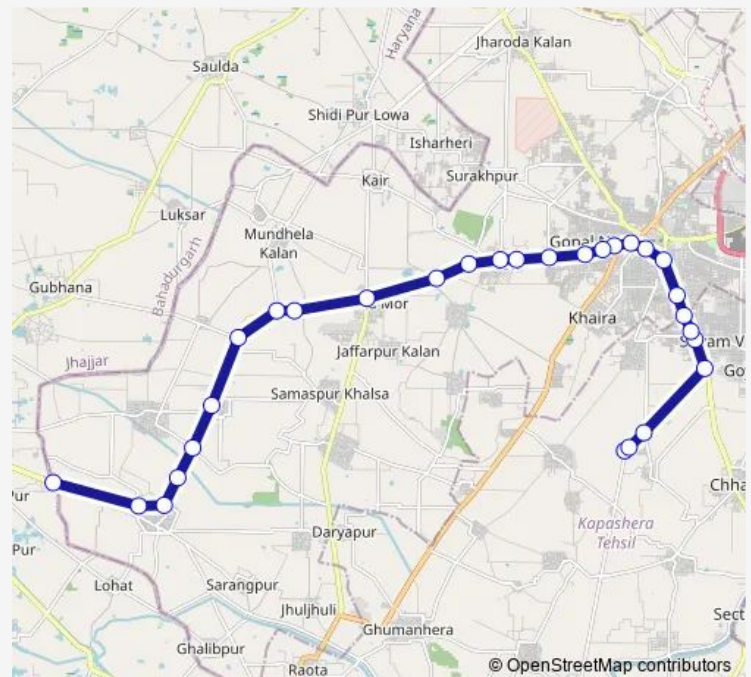

Surehra Crossing

Rawta Crossing (Dhansa Road)

Mata Daan Kaur School

Route schedule

Rewla Khanpur Depot — Dhansa Border (T)

Monday 12:01-23:27

Tuesday 12:01-23:27

Wednesday 12:01-23:27

Thursday 12:01-23:27

Friday 12:01-23:27

Saturday 12:01-23:27

Sunday 12:01-23:27

Route info

Direction: Rewla Khanpur Depot

Stops: 29

Trip Duration: 1 hour 29 min