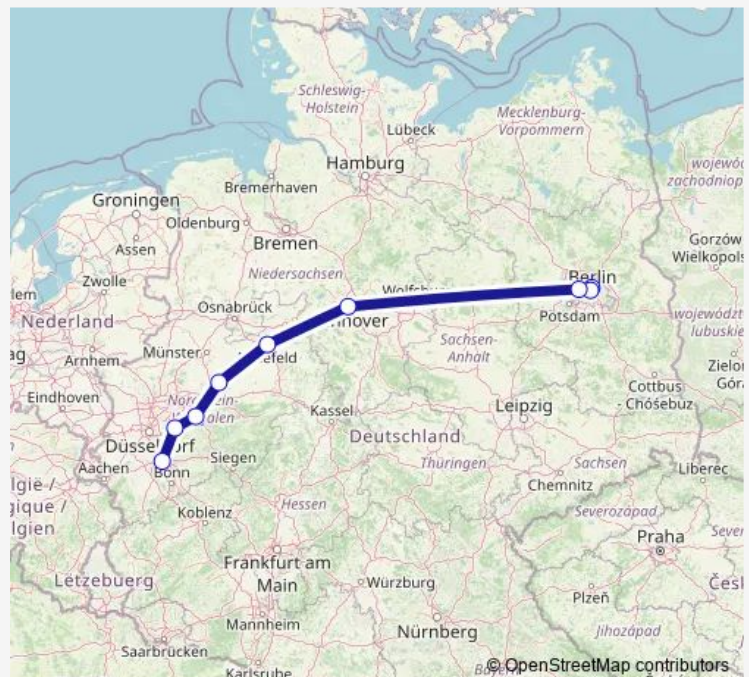

Rail ICE 558

[Go to website](#)

Direction

Berlin Gesundbrunnen — Köln Hbf

9 stops

[Open route schedule](#)

Berlin Gesundbrunnen

Berlin Hbf (tief)

Berlin-Spandau

Hannover Hbf

Bielefeld Hbf

Hamm(Westf)

Hagen Hbf

Wuppertal Hbf

Köln Hbf

Route schedule

Berlin Gesundbrunnen — Köln Hbf

Monday 12:35

Tuesday 12:35

Wednesday 12:35

Thursday 12:35

Friday 12:35

Saturday 12:35

Sunday 12:35

Route info

Direction: Berlin Gesundbrunnen

Stops: 9

Trip Duration: 4 hour 34 min

ICE 558

Direction

Berlin Ostbahnhof — Köln Hbf

7 stops