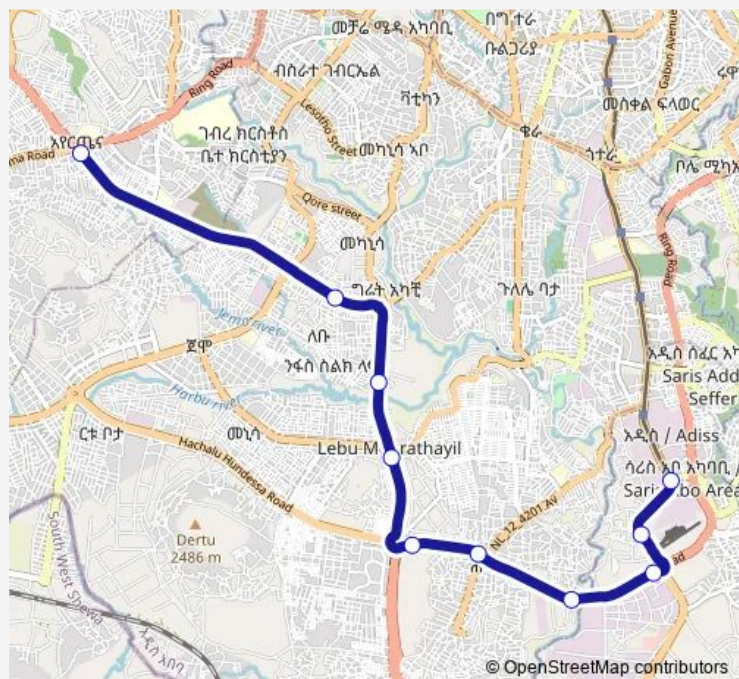

### Direction

Saris Abo — Ayer Tena

10 stops

[Open route schedule](#)

Saris Abo

Kality Masetegna

Hana Mariam

Hana Mariam (2)

### Route schedule

Saris Abo — Ayer Tena

Monday	06:00
Tuesday	06:00
Wednesday	06:00
Thursday	06:00
Friday	06:00
Saturday	06:00
Sunday	06:00

### Route info

Direction: Saris Abo

Stops: 10

Trip Duration: 1 hour 3 min

B40 — Saris Abo ↔ Ayer Tena

**Direction**

Ayer Tena — Saris Abo

10 stops

## Route schedule

Ayer Tena — Saris Abo

Monday 06:00

Tuesday 06:00

Wednesday 06:00

Thursday 06:00

Friday 06:00

Saturday 06:00