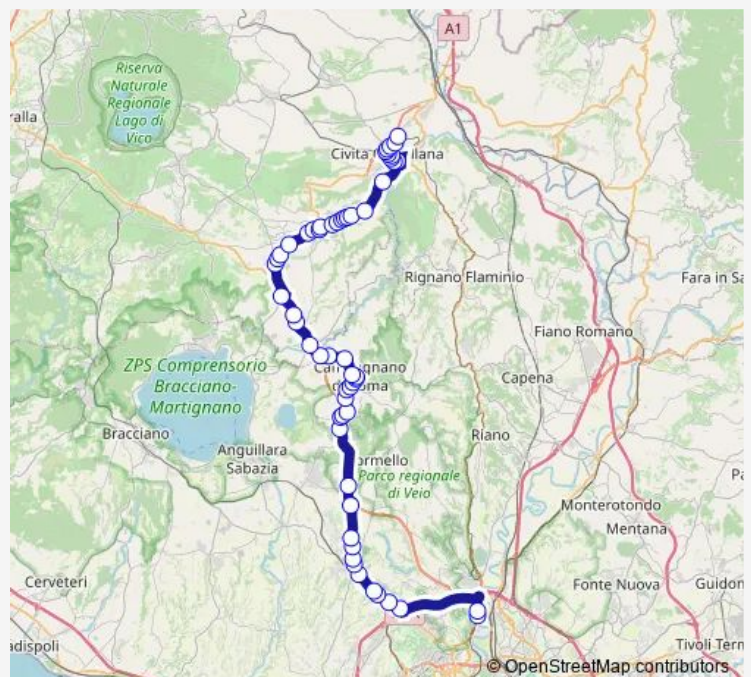

Monday 14:10-20:55

Tuesday 14:10-20:55

Wednesday 14:10-20:55

Thursday 14:10-20:55

Friday 14:10-20:55

Saturday 14:05-20:55

Sunday —

**Route info**

Direction: Roma | Saxa Rubra Partenze # f1495

Stops: 57

Trip Duration: 1 hour 40 min

Roma Saxa Rubra - Civita Castellana # Cc515d

Campagnano | Piazza Regina Elena # f11488

Campagnano | Via Pavone Via Buoizzi # f11429