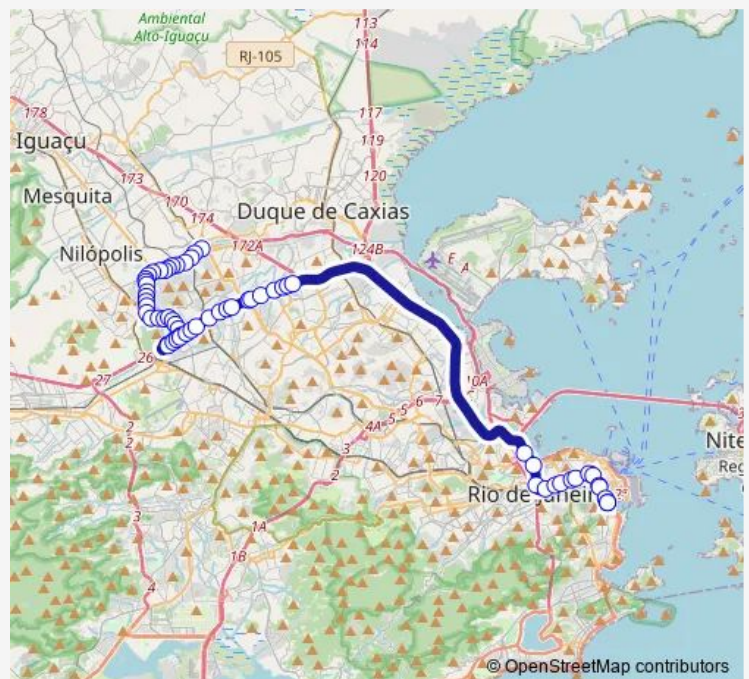

Apa

Fernando Lobo

Route schedule

Ponto Final: Pavuna : Judite Guerra (Linha 399) — Ponto Final: Passeio : Linhas para Pavuna

Monday	00:00
Tuesday	00:00
Wednesday	00:00
Thursday	00:00
Friday	00:00
Saturday	—
Sunday	—

Route info

Direction: Ponto Final: Pavuna : Judite Guerra (Linha 399)

Stops: 63

Trip Duration: 1 hour 29 min

Sr399 — Pavuna - Passeio

Encarnação

Justino Martins

Manuel Barata