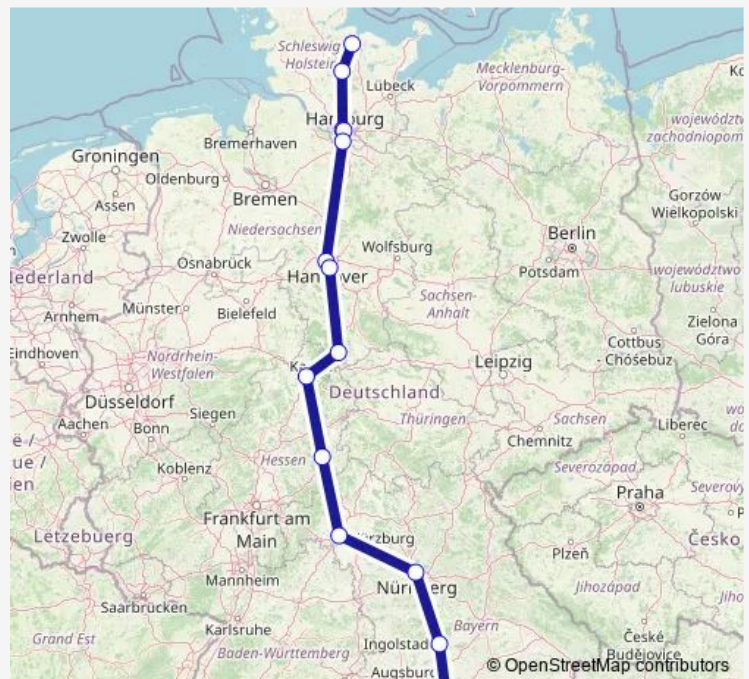

Direction

undefined — undefined

0 stops

[Open route schedule](#)

Route schedule

undefined — undefined

Monday	—
Tuesday	18:17
Wednesday	18:17
Thursday	18:17
Friday	—
Saturday	17:13-18:17
Sunday	17:13-18:17

Route info

Direction:

Stops: 0

Trip Duration: — min

Direction

Kiel Hbf — München Hbf

14 stops

[Open route schedule](#)

Kiel Hbf

Neumünster

Hamburg Dammtor

Hamburg Hbf

Hamburg-Harburg

Hannover Hbf

Hannover Messe/Laatzen

Göttingen

Kassel-Wilhelmshöhe

Tuesday 16:39

Wednesday 16:39

Thursday 16:39

Friday 16:39

Saturday 16:39

Sunday 16:39

Route info

Direction: Kiel Hbf