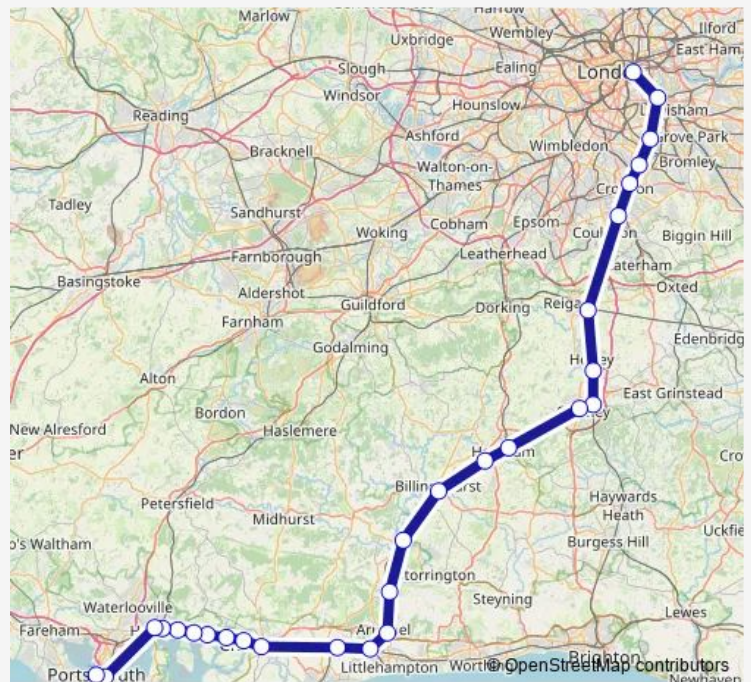

## Rail Sn:Lbg->Pms SN train service from LBG to Pms

[Go to website](#)

### Direction

London Bridge — Portsmouth & Southsea

25 stops

[Open route schedule](#)

- London Bridge
- New Cross Gate
- Sydenham
- Norwood Junction
- East Croydon
- Purley
- Earlswood (Surrey)
- Gatwick Airport
- Three Bridges
- Crawley
- Littlehaven
- Horsham
- Billingshurst
- Pulborough
- Arundel
- Ford
- Barnham
- Chichester
- Fishbourne
- Bosham
- Southbourne

### Route schedule

London Bridge — Portsmouth & Southsea

Monday	17:02-18:02
Tuesday	17:02-18:02
Wednesday	17:02-18:02
Thursday	17:02-18:02
Friday	17:02-18:02
Saturday	—
Sunday	—

### Route info

Direction: London Bridge

Stops: 25

Trip Duration: 2 hour 0 min

■ Sn:Lbg->Pms — SN train service from LBG to Pms

Emsworth

Havant

Fratton