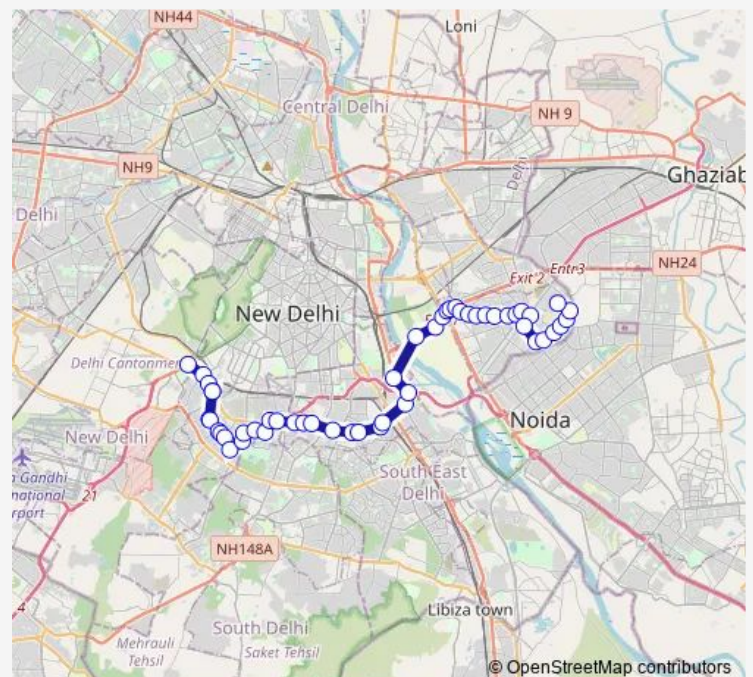

South Extension

South Extension

Andrews Ganj

Route schedule

Dhaura Kuan — Mayur Vihar Phase III (T) Paper Market

Monday 06:05-22:30

Tuesday 06:05-22:30

Wednesday 06:05-22:30

Thursday 06:05-22:30

Friday 06:05-22:30

Saturday 06:05-22:30

Sunday 06:05-22:30

Route info

Direction: Dhaura Kuan

Stops: 51

Trip Duration: 1 hour 51 min

611down

BusMaps

Gupta Market

Lajpat Nagar (Ring Road)

PG DAV College / Sri Niwaspuri

Nehru Nagar

Maharani Bagh

Bala Sahib Gurudwara