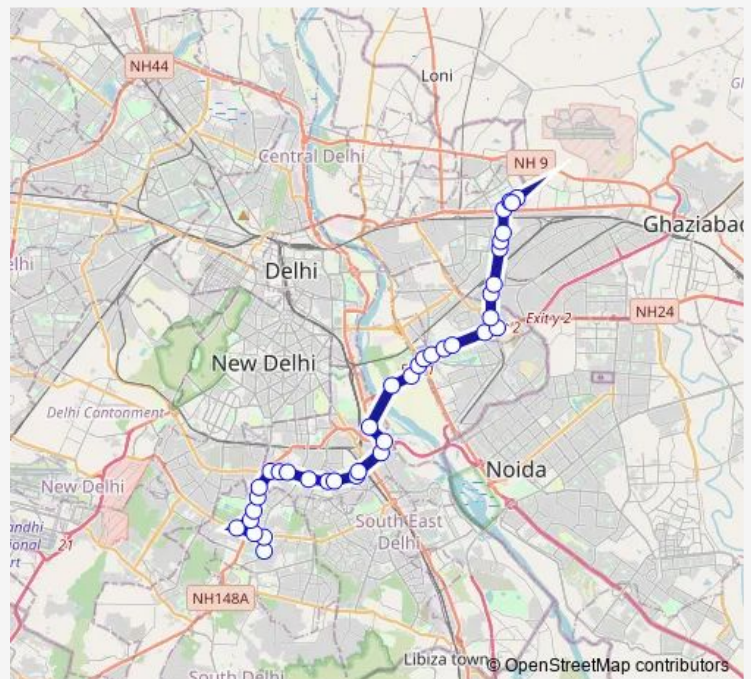

### Route schedule

Begumpur (Malviya Nagar) — New Seema Puri

Monday 20:40

Tuesday 20:40

Wednesday 20:40

Thursday 20:40

Friday 20:40

Saturday 20:40

### Route info

Direction: Begumpur (Malviya Nagar)

Stops: 38

Trip Duration: 1 hour 46 min

542down

Akshardham Temple / Pusta Crossing

Samaspur Jagir Village / Pandav Nagar

Patpar Ganj Flyover