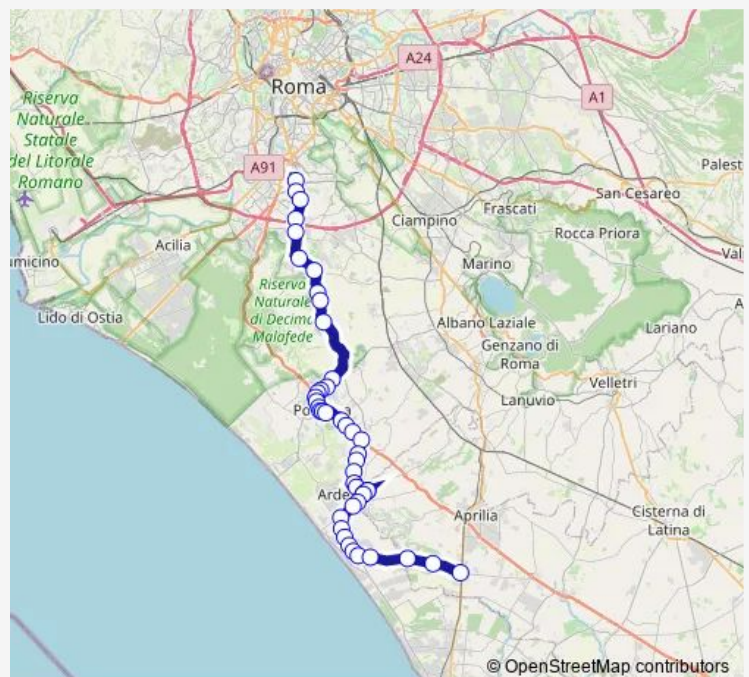

Monday —

Tuesday —

Wednesday —

Thursday —

Friday —

Saturday 13:45

Sunday —

Route info

Direction: Roma | Laurentina (Metro B) # f2693

Stops: 46

Trip Duration: 1 hour 22 min

Roma Laurentina - Aprilia (Comune) # Cn31a

Pomezia | Via Pontina Vecchia Via Santa Procula # f2715

Pomezia | Via Pontina Vecchia, 55 # f2716