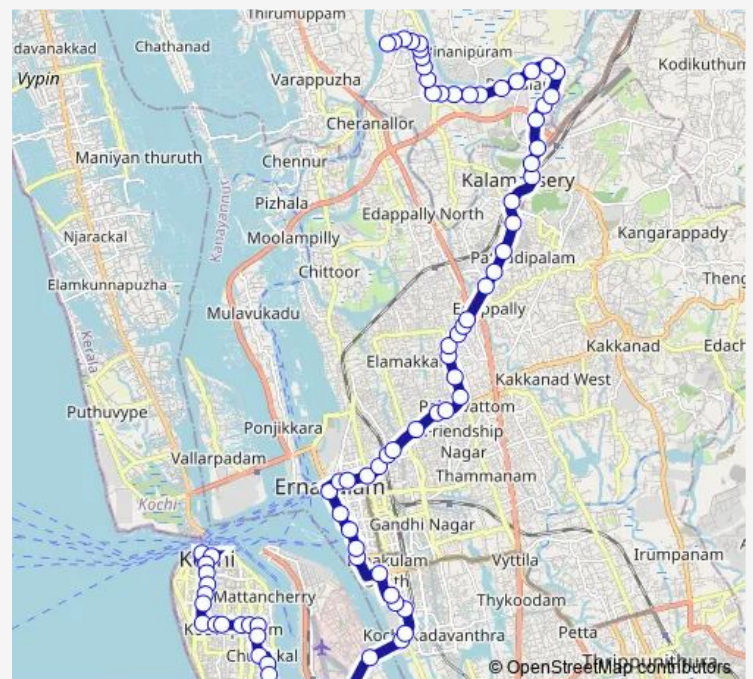

### Route schedule

Fort Kochi Stand — Eloor Depot

Monday 06:00

Tuesday 06:00

Wednesday 06:00

Thursday 06:00

Friday 06:00

Saturday 06:00

### Route info

Direction: Fort Kochi Stand

Stops: 83

Trip Duration: 1 hour 40 min

Eloor ↔ Fort Kochi

CPT Junction

Mattancherry Halt

Airport

Kockers

Chirattapalam

Njaliparambu

Kunnumpuram

Police Station

Bus time schedules and route maps are available in an offline PDF at [busmaps.com](https://busmaps.com). Use the [busmaps.com](https://busmaps.com) website to see live bus times, train schedule or subway schedule, and step-by-step directions for all public transit in Kanayannur