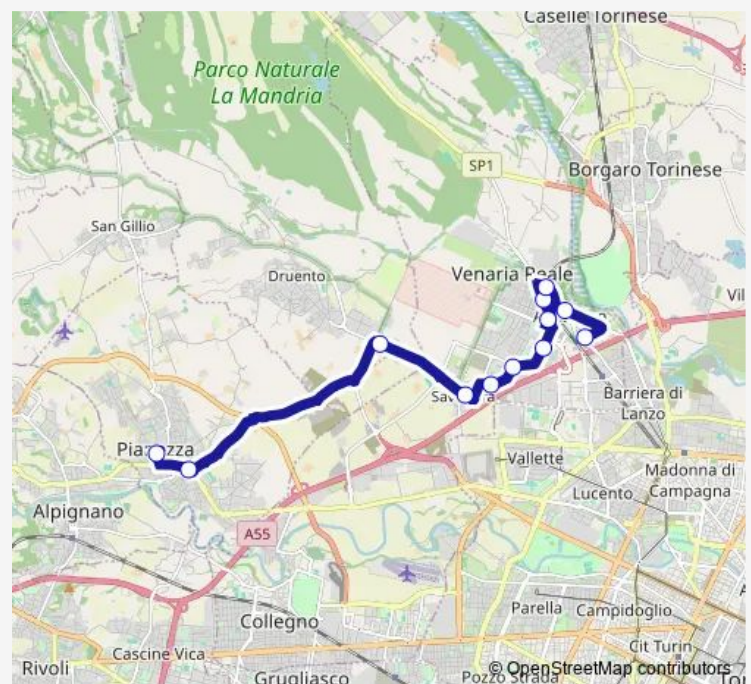

Friday 07:43

Saturday —

Sunday —

Route info

Direction: Fermata 2300 - Buozzi

Stops: 12

Trip Duration: 0 hour 27 min

Direction

Fermata 3086 - Itas Cap — Fermata 2301 - Buozzi

12 stops

[Open route schedule](#)

Fermata 3086 - Itas Cap

Fermata 3084 - Gramsci

Fermata 2716 - Cassagna

Fermata 2710 - Savonera

Fermata 3342 - Giotto

Fermata 2628 - Machiavelli

Fermata 3356 - Manzoni

Fermata 2292 - IV Novembre Cap

Fermata 2302 - Filzi

Fermata 2295 - Stazione Venaria

Fermata 2297 - Atzei

Fermata 2301 - Buozzi

Route schedule

Route info

Direction: Fermata 3086 - Itas Cap

Stops: 12

Trip Duration: 0 hour 28 min

86 / Bus time schedules and route maps are available in an offline PDF at busmaps.com. Use the busmaps.com website to see live bus times, train schedule or subway schedule, and step-by-step directions for all public transit in Venaria Reale