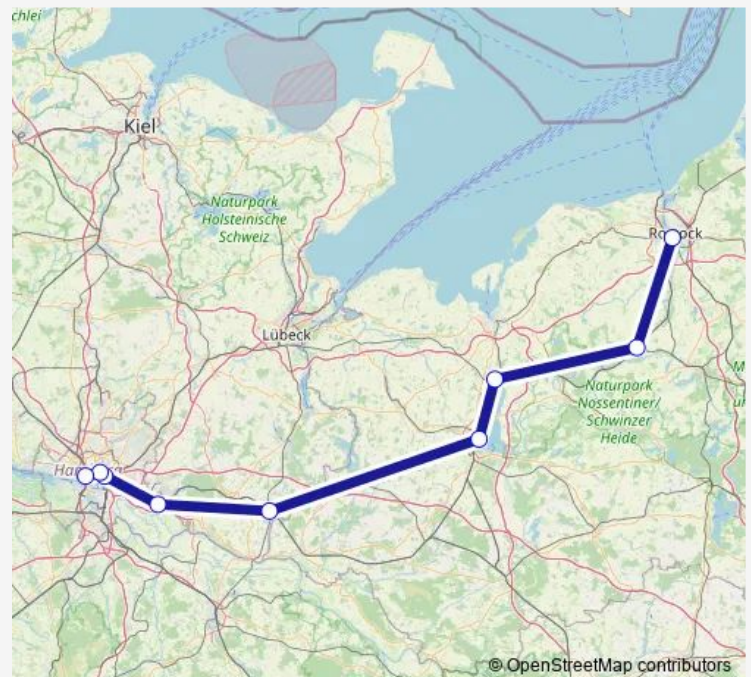

Rail IC 2189

[Go to website](#)

Direction

Rostock Hbf — Hamburg-Altona

9 stops

[Open route schedule](#)

Rostock Hbf

Bützow

Bad Kleinen

Schwerin Hbf

Büchen

Hamburg-Bergedorf

Hamburg Hbf

Hamburg Dammtor

Hamburg-Altona

Route schedule

Rostock Hbf — Hamburg-Altona

Monday 04:58

Tuesday 04:58

Wednesday 04:58

Thursday 04:58

Friday 04:58

Saturday —

Sunday —

Route info

Direction: Rostock Hbf

Stops: 9

Trip Duration: 2 hour 43 min

■ IC 2189

Direction

Rostock Hbf — Hamburg-Harburg

7 stops