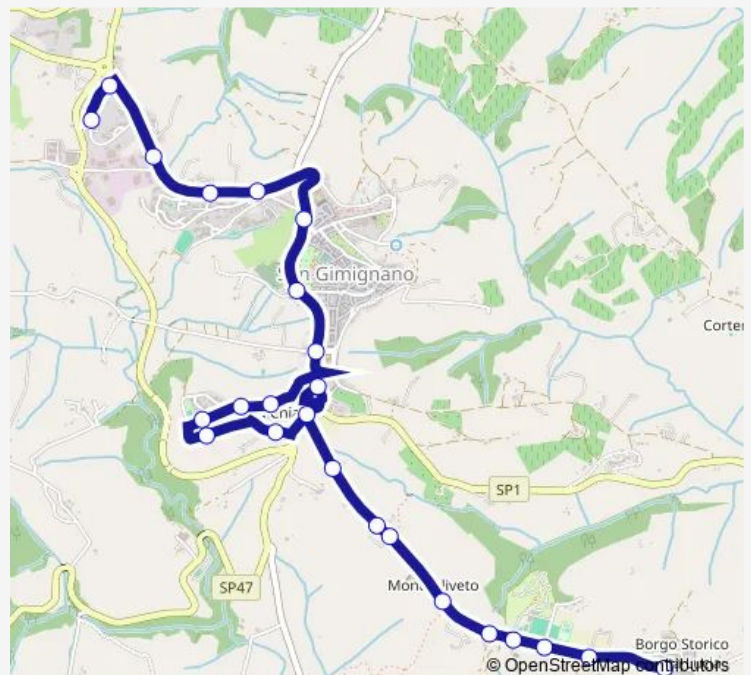

Thursday 22:15

Friday 22:15

Saturday 22:15

Sunday 22:15

Route info

Direction: Santa Lucia - Via Ghirlandaio

Stops: 30

Trip Duration: 0 hour 19 min

SGN — Urbano San Gimignano (Notturno)

Porta San Matteo

Via Canonica

Via Cannicci

Via Don Castaldi

Via Cappelletti

Piazza Della Liberta'

Martiri Di Citerna

Thursday 21:15-23:20

Friday 21:15-23:20

Saturday 21:15-23:20

Sunday 21:15-23:20

Route info

Direction: Santa Lucia - Via Ghirlandaio

Stops: 21

Trip Duration: 0 hour 11 min

Wednesday 21:00-23:40

Thursday 21:00-23:40

Friday 21:00-23:40

Saturday 21:00-23:40

Sunday 21:00-23:40

Route info

Direction: Le Mosse

Stops: 24