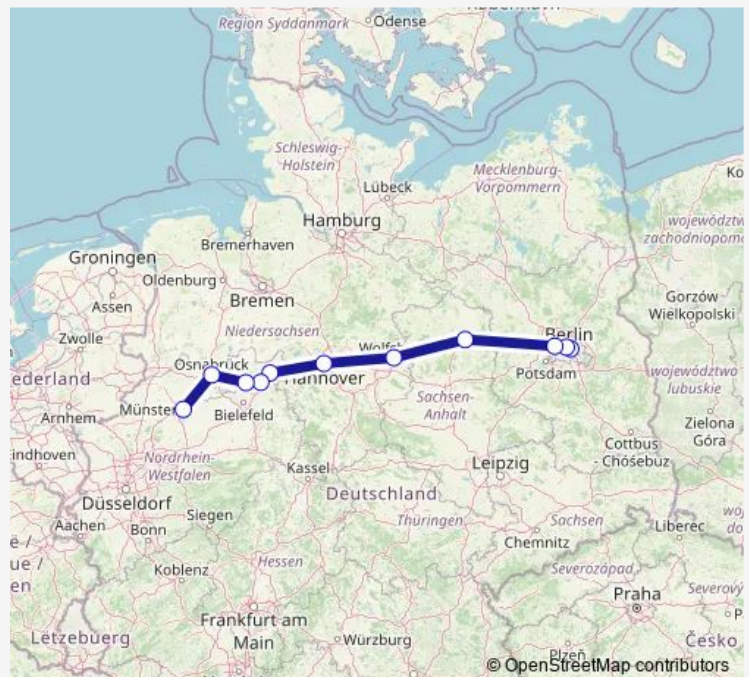

Rail IC 2240

[Go to website](#)

Direction

Berlin Ostbahnhof — Münster(Westf)Hbf

11 stops

[Open route schedule](#)

Berlin Ostbahnhof

Berlin Hbf (tief)

Berlin-Spandau

Stendal

Wolfsburg Hbf

Hannover Hbf

Minden(Westf)

Bad Oeynhausen

Bünde(Westf)

Osnabrück Hbf

Münster(Westf)Hbf

Route schedule

Berlin Ostbahnhof — Münster(Westf)Hbf

Monday 20:22

Tuesday 20:22

Wednesday 20:22

Thursday —

Friday —

Saturday —

Sunday 20:22

Route info

Direction: Berlin Ostbahnhof

Stops: 11

Trip Duration: 4 hour 3 min

■ IC 2240

IC 2240 Rail time schedules and route maps are available in an offline PDF at busmaps.com. Use the busmaps.com website to see live bus times, train schedule or subway schedule, and step-by-step directions for all public transit in Berlin