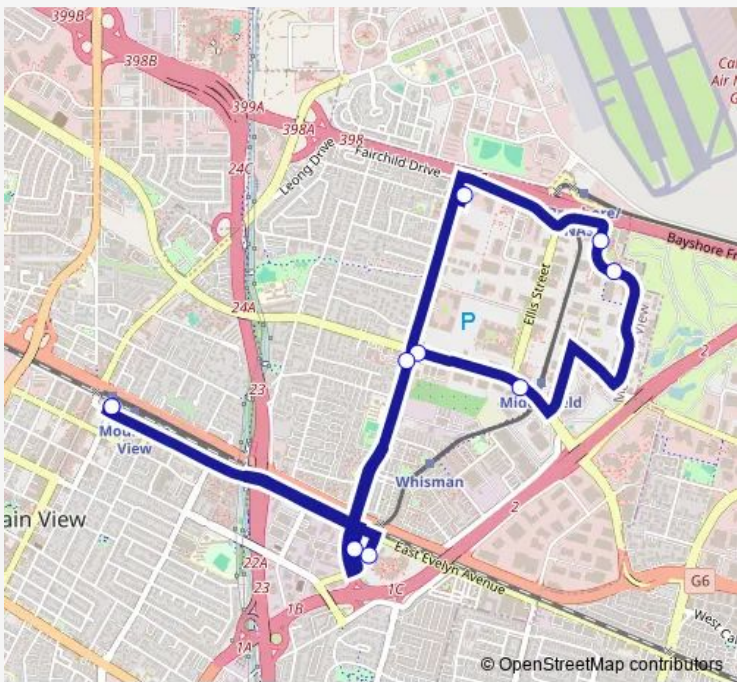

## Bus A - Am Whisman, Clyde & Middlefield

[Go to website](#)

**Direction**  
 Mountain View Transit Center — Mountain View Transit Center

10 stops

[Open route schedule](#)

- Mountain View Transit Center
- 301 E Evelyn (AM Only)
- Middlefield & Whisman
- Middlefield Station
- 645 Clyde (Samsung)
- 665 Clyde (Samsung)
- 313 Fairchild (Google)
- Whisman @ Middlefield
- Ferry Morse @ E Evelyn
- Mountain View Transit Center

Route schedule  
 Mountain View Transit Center — Mountain View Transit Center

|           |             |
|-----------|-------------|
| Monday    | 07:08-09:42 |
| Tuesday   | 07:08-09:42 |
| Wednesday | 07:08-09:42 |
| Thursday  | 07:08-09:42 |
| Friday    | 07:08-09:42 |
| Saturday  | —           |
| Sunday    | —           |

**Route info**

Direction: Mountain View Transit Center

Stops: 10

Trip Duration: 0 hour 26 min

A - Am Bus time schedules and route maps are available in an offline PDF at [busmaps.com](https://busmaps.com). Use the [busmaps.com](https://busmaps.com) website to see live bus times, train schedule or subway schedule, and step-by-step directions for all public transit in San Jose

The schedule is provided in the local timezone. Times with "(+1)" indicate departures on the next day.

PDF file created on 2025-02-26

2024 BusMaps.com - All Rights Reserved