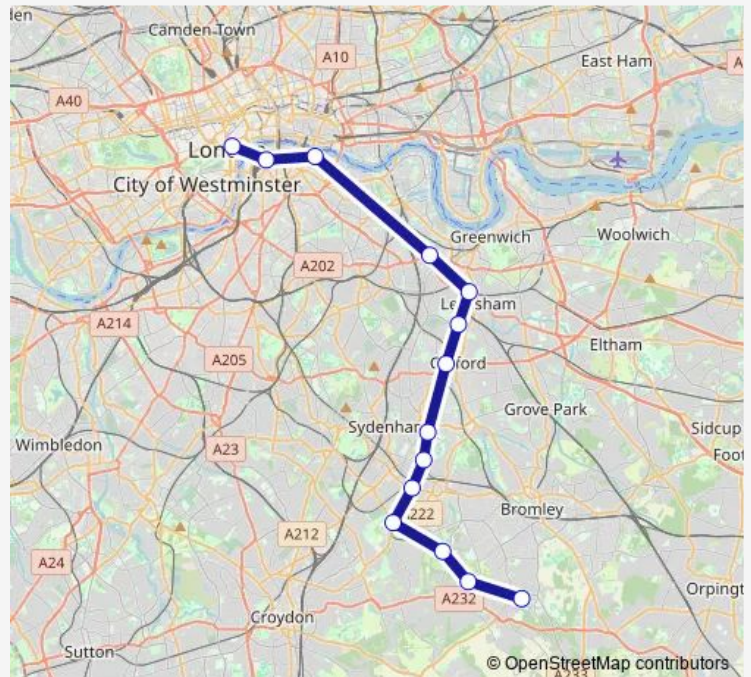

### Direction

Hayes (Kent) — London Charing Cross

14 stops

[Open route schedule](#)

Hayes (Kent)

West Wickham

Eden Park

Elmers End

London Waterloo East

London Charing Cross

### Route schedule

Hayes (Kent) — London Charing Cross

Monday 05:24-23:30

Tuesday 05:24-23:00

Wednesday 05:24-23:00

Thursday 05:24-23:00

Friday 05:24-23:00

Saturday 05:54-23:30

### Route info

Direction: Hayes (Kent)

Stops: 14

Trip Duration: 0 hour 45 min

■ Se:Hys->Chx — SE train service from HYS to Chx

Se:Hys->Chx Rail time schedules and route maps are available in an offline PDF at [busmaps.com](https://busmaps.com). Use the [busmaps.com](https://busmaps.com) website to see live bus times, train schedule or subway schedule, and step-by-step directions for all public transit in London