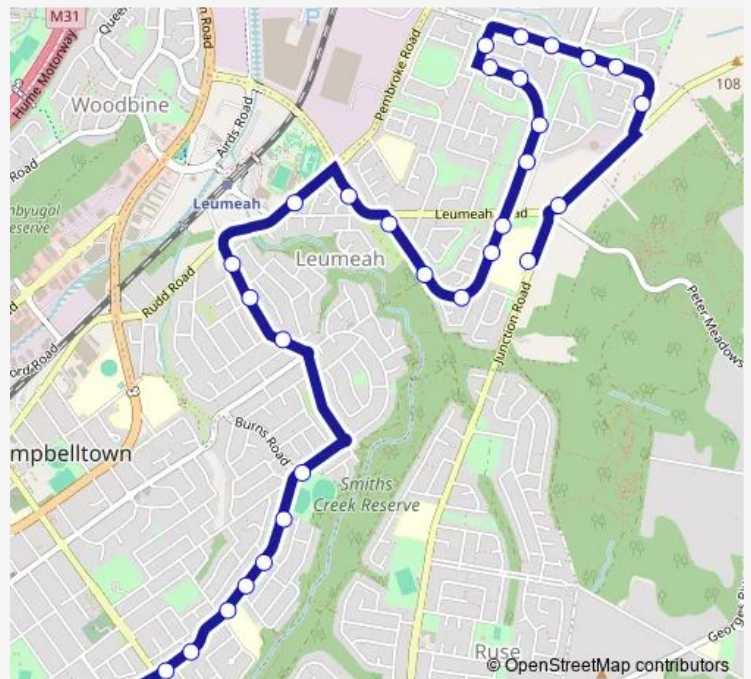

School Bus 5013 Hansens Rd to St Thomas More Ps

[Go to website](#)

Direction

Leumeah Hs — St Patrick's College, St Johns Rd

31 stops

[Open route schedule](#)

- Leumeah Hs
- Hansens Rd After Leumeah Rd
- Westmoreland Rd After Ellsworth St
- Westmoreland Rd Before Mawson St
- Westmoreland Rd Opp Eagleview Rd
- 34 Westmoreland Rd
- Westmoreland Rd Opp Kemp Pl
- Townson Av At Ayres Cres
- Wyangala Cres Opp Arunta Cres
- Wyangala Cres Before Simpson Pl
- Wyangala Cres Opp Flynn Cres
- 169 Wyangala Cres
- Wyangala Cres Opp Tuross Pl
- Leumeah High School, Wyangala Cres
- Wyangala Cres After Conjola Cres
- Wyangala Cres Opp Tabourie St
- Wyangala Cres Before Leameah Rd
- Smiths Creek Bypa After Leumeah Rd
- Pembroke Rd Opp Campbelltown Sports Stadium
- O'Sullivan Rd Opp Tallawarra Rd
- O'Sullivan Rd Opp Scriven St

Route schedule

Leumeah Hs — St Patrick's College, St Johns Rd

Monday	08:03
Tuesday	08:03
Wednesday	08:03
Thursday	08:03
Friday	—
Saturday	—
Sunday	—

Route info

Direction: Leumeah Hs

Stops: 31

Trip Duration: 0 hour 19 min

5013 — Hansens Rd to St Thomas More Ps

O'Sullivan Rd Opp Turrimetta Av

Waminda Reserve, Macquarie Av

Waminda Av At Perth Av

Waminda Av After Hobart Av

Waminda Av Before Canberra Cres

Campbelltown East Public School, Waminda Av

Waminda Av Opp Karuah St

Waminda Av Before Broughton St

Waminda Av Before St Johns Rd

St Patrick's College, St Johns Rd

5013 School Bus time schedules and route maps are available in an offline PDF at busmaps.com. Use the busmaps.com website to see live bus times, train schedule or subway schedule, and step-by-step directions for all public transit in Liverpool