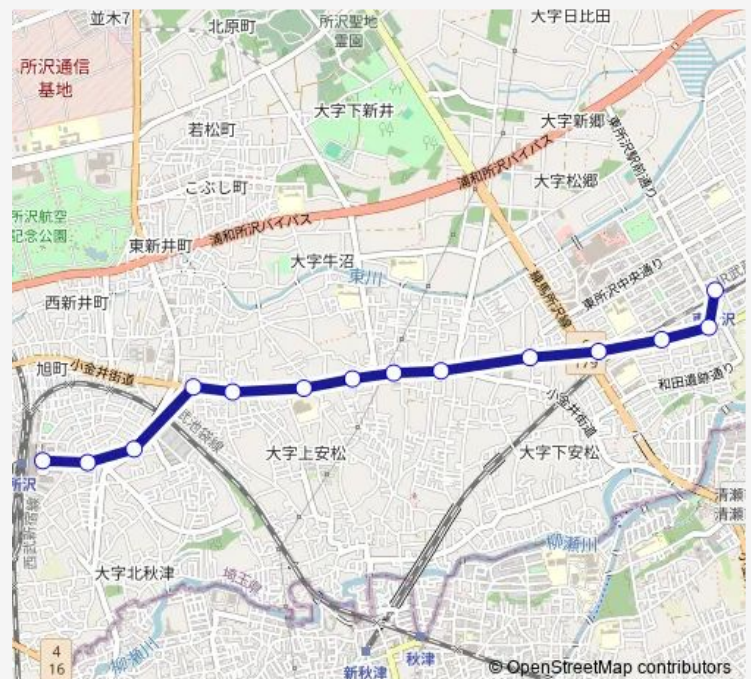

### Route schedule

所沢駅東口 — 東所沢駅

Monday 06:03-23:15

Tuesday 06:03-23:15

Wednesday 06:03-23:15

Thursday 06:03-23:15

Friday 06:03-23:15

Saturday 05:48-23:00

### Route info

Direction: 所沢駅東口

Stops: 14

Trip Duration: 0 hour 16 min