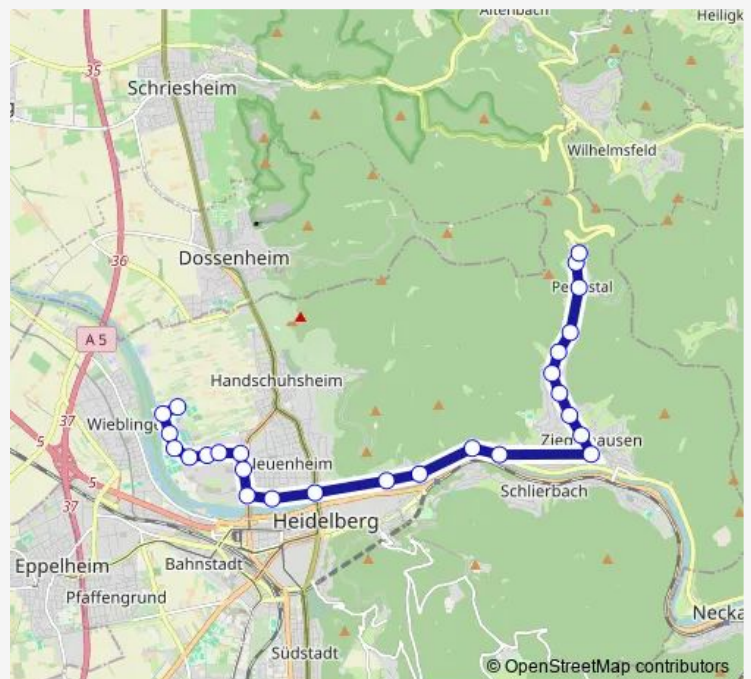

Neuenheim, Alte Brücke Nord

Neuenheim, Hirschgasse

Ziegelhausen, Haarlass

Ziegelhausen, Stift Neuburg

Ziegelhausen, Neckarschule

Ziegelhausen, Steinbacher Tal

Ziegelhausen, Mühlendam

Ziegelhausen, Fürstendamm

Ziegelhausen, Kreuzgrundweg

Route schedule

Neuenheim, Sportzentrum Nord — Ziegelhausen, Heidebuckelweg

Monday	05:13-00:12 ⁺¹
Tuesday	05:13-00:12 ⁺¹
Wednesday	05:13-00:12 ⁺¹
Thursday	05:13-00:12 ⁺¹
Friday	05:13-00:12 ⁺¹
Saturday	21:42-00:12 ⁺¹
Sunday	21:42-00:12 ⁺¹

Route info

Direction: Neuenheim, Sportzentrum Nord

Stops: 26

Trip Duration: 0 hour 34 min

Ziegelhausen, Peterstaler Str.

Ziegelhausen, Grüner Baum

Ziegelhausen, Löwen

Ziegelhausen, Schweizertalstr.

Wednesday 05:40-20:40

Thursday 05:40-20:40

Friday 05:40-20:40

Saturday —

Sunday —

Route info

Direction: Ziegelhausen, Wendestelle Hbw

Stops: 26