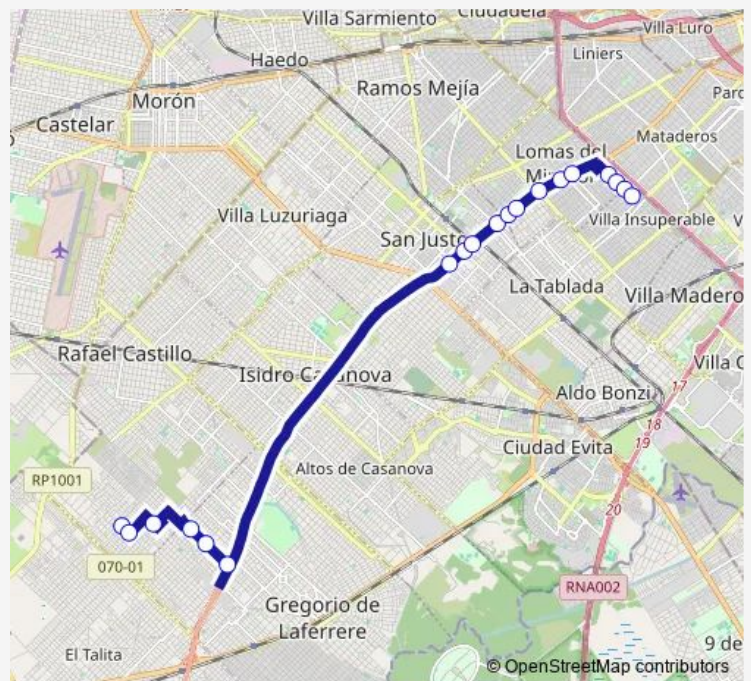

Doctora Alicia Moreau DE Justo 3979

Doctora Alicia Moreau DE Justo 4155-4199

Route schedule

Leónardo DA Vinci 2499-2599 — Doctora Alicia Moreau DE Justo 4155-4199

Monday 05:00-23:40

Tuesday 05:00-23:40

Wednesday 05:00-23:40

Thursday 05:00-23:40

Friday 05:00-23:40

Saturday 05:00-23:40

Sunday 05:00-23:40

Route info

Direction: Leónardo DA Vinci 2499-2599

Stops: 19

Trip Duration: 1 hour 11 min