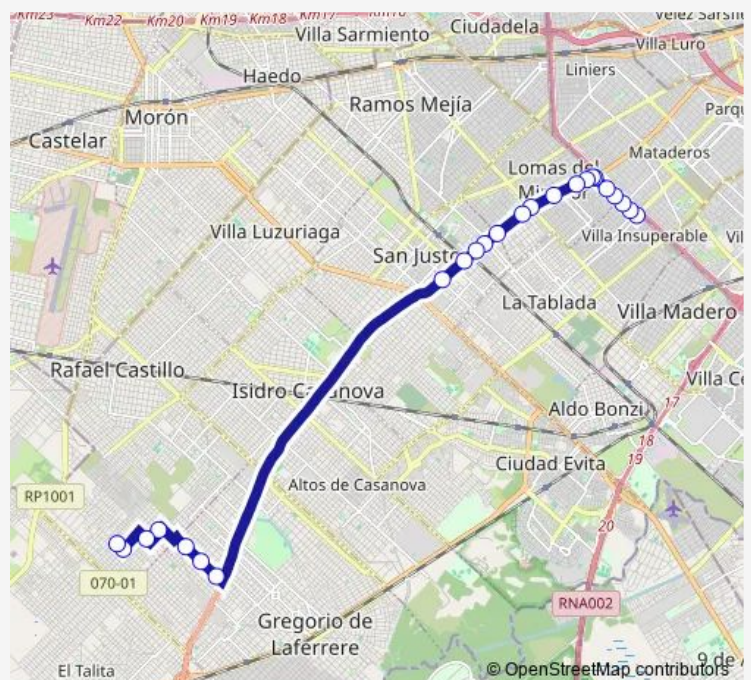

Direction

Lisandro DE LA Torre 1632 — Leonardo DA Vinci
2600-2648

24 stops

[Open route schedule](#)

Lisandro DE LA Torre 1632

Vito D. Sabia 4200-4298

Vito D. Sabia 4000-4098

Vito D. Sabia 3718

Salvigny 3400-3498

Vuelta DE Rocha 2800-2848

Route schedule

Lisandro DE LA Torre 1632 — Leonardo DA Vinci
2600-2648

Monday 05:00-23:40

Tuesday 05:00-23:40

Wednesday 05:00-23:40

Thursday 05:00-23:40

Friday 05:00-23:40

Saturday 05:00-23:40

Sunday 05:00-23:40

Route info

Direction: Lisandro DE LA Torre 1632

Stops: 24

Trip Duration: 1 hour 6 min

Juan DE Alagón 4249-4299

Leónardo DA Vinci 2700-2748

Leónardo DA Vinci 2600-2648

622R1 Bus time schedules and route maps are available in an offline PDF at busmaps.com. Use the busmaps.com website to see live bus times, train schedule or subway schedule, and step-by-step directions for all public transit in San Justo