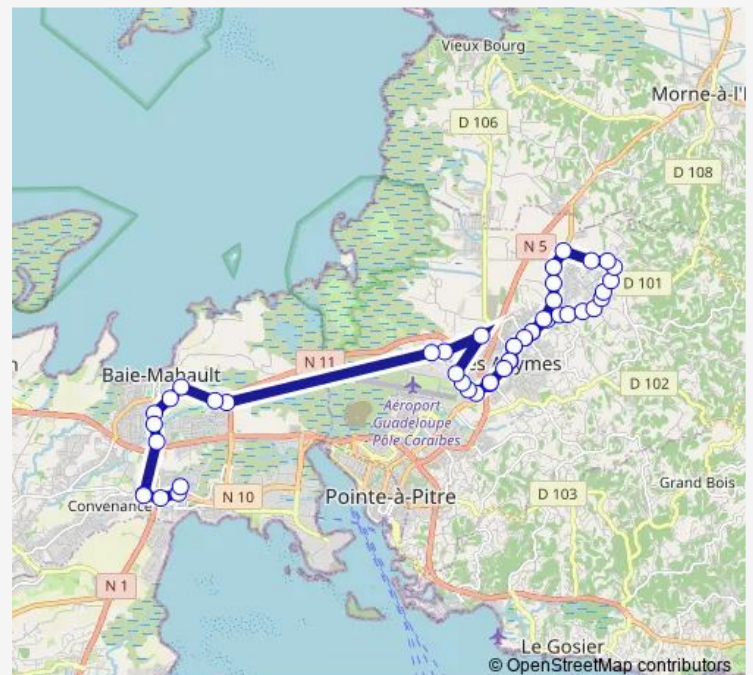

Lycée Providence

Route schedule

Les Collines De Moudong — Providence

Monday	—
Tuesday	—
Wednesday	—
Thursday	—
Friday	—
Saturday	12:21-17:42
Sunday	—

Route info

Direction: Les Collines De Moudong

Stops: 24

Trip Duration: 0 hour 56 min

Z03 — Doubs - Jabrun

Ctre Com Milénis 2

Ctre Com Milénis

Providence

Direction

Providence — Les Collines De Moudong

47 stops

[Open route schedule](#)

Providence

Abymes Centre

Mairie Abymes

Boisripeaux

Boiripeau École

T Louverture

4 Chemins Bis

Rue Baden

—

Route info

Direction: Providence

Stops: 47

Trip Duration: 0 hour 49 min

Mairie Abymes

Abymes Centre

Providence