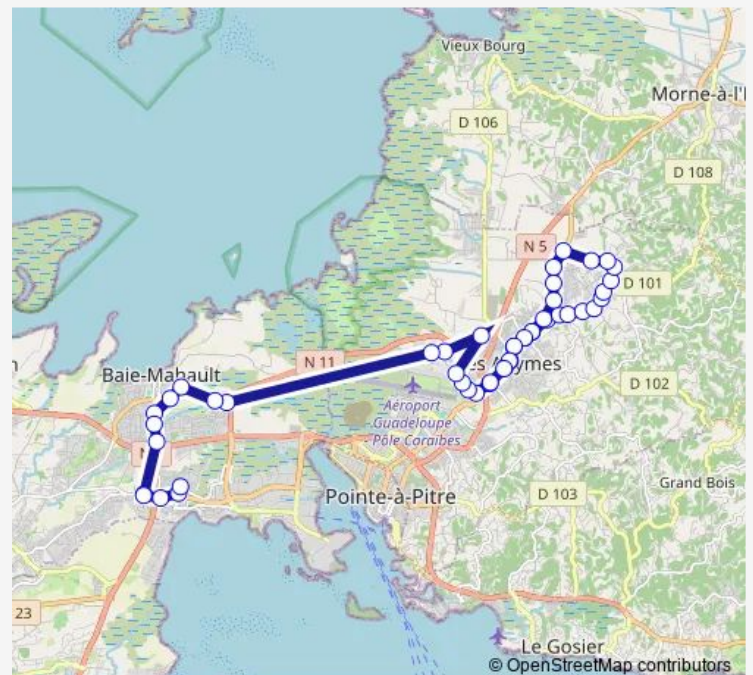

Lycée Providence

Route schedule

Les Collines De Moudong — Providence

Monday	—
Tuesday	—
Wednesday	—
Thursday	—
Friday	—
Saturday	12:21-17:42
Sunday	—

Route info

Direction: Les Collines De Moudong

Stops: 24

Trip Duration: 0 hour 56 min

Z03 — Doubs - Jabrun

Ctre Com Milénis 2

Ctre Com Milénis

Providence

Direction

Providence — Les Collines De Moudong

47 stops

[Open route schedule](#)

Providence

Abymes Centre

Mairie Abymes

Boisripeaux

Boiripeau École

T Louverture

4 Chemins Bis

Rue Baden

—

Route info

Direction: Providence

Stops: 47

Trip Duration: 0 hour 49 min

Mairie Abymes

Abymes Centre

Providence