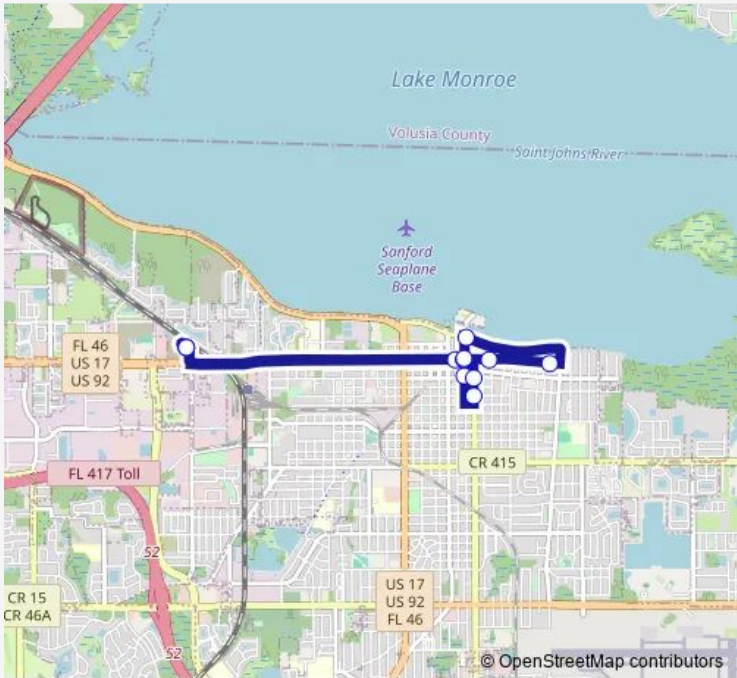

Bus Sanford Trolley

[Go to website](#)

Direction
 Sunrail Sanford Station — Sunrail Sanford Station
 11 stops
[Open route schedule](#)

- Sunrail Sanford Station
- Magnolia Square
- Welcome Center
- Palmetto Avenue & 3rd Street
- Sanford Avenue & 5th Street
- Sanford Avenue & 3rd Street
- Sanford Museum
- County Services Building
- Seminole Boulevard & Palmetto Avenue
- Welcome Center
- Sunrail Sanford Station

Route schedule
 Sunrail Sanford Station — Sunrail Sanford Station

Monday	12:15-19:15
Tuesday	12:15-19:15
Wednesday	12:15-19:15
Thursday	12:15-19:15
Friday	12:15-21:00
Saturday	12:15-19:15
Sunday	—

Route info
 Direction: Sunrail Sanford Station
 Stops: 11
 Trip Duration: 0 hour 30 min