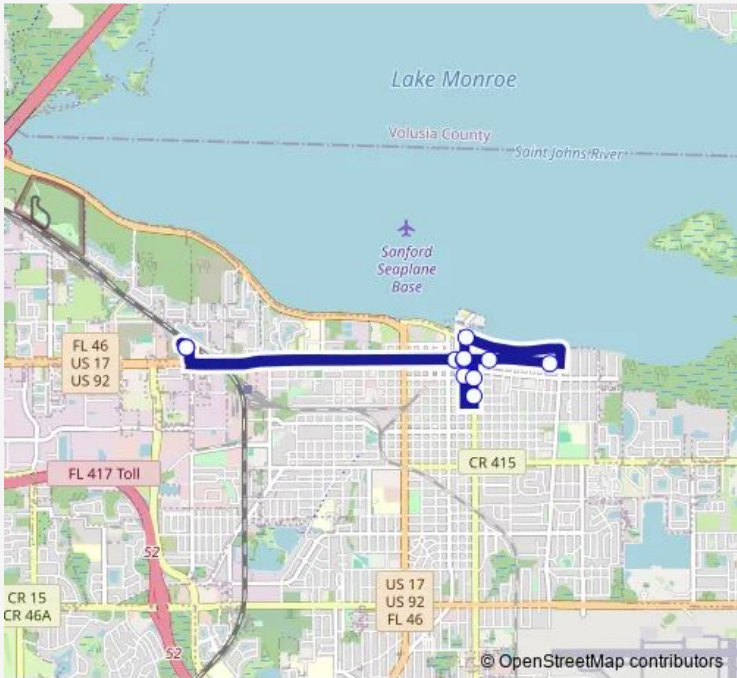

[Go to website](#)

**Direction**  
 Sunrail Sanford Station — Sunrail Sanford Station  
 11 stops  
[Open route schedule](#)

- Sunrail Sanford Station
- Magnolia Square
- Welcome Center
- Palmetto Avenue & 3rd Street
- Sanford Avenue & 5th Street
- Sanford Avenue & 3rd Street
- Sanford Museum
- County Services Building
- Seminole Boulevard & Palmetto Avenue
- Welcome Center
- Sunrail Sanford Station

Route schedule  
 Sunrail Sanford Station — Sunrail Sanford Station

Monday	12:15-19:15
Tuesday	12:15-19:15
Wednesday	12:15-19:15
Thursday	12:15-19:15
Friday	12:15-21:00
Saturday	12:15-19:15
Sunday	—

Route info  
 Direction: Sunrail Sanford Station  
 Stops: 11  
 Trip Duration: 0 hour 30 min