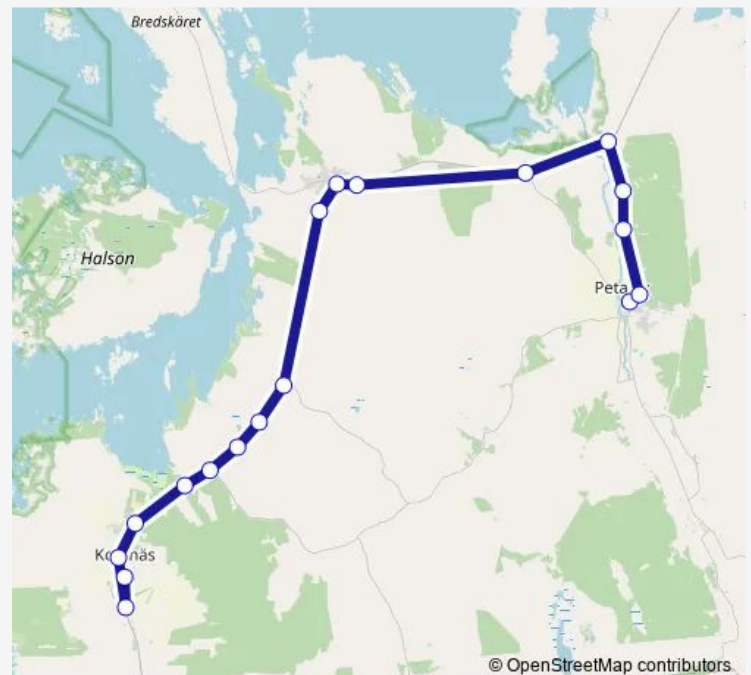

Bus Petolahti - Korsnäs

[Go to website](#)

Direction

Petolahti E — Pohjoinen Inderfjärdintie P

18 stops

[Open route schedule](#)

Petolahti E

Högstadiet i Petalax

Galtback P

Storsveden P

Långskat L

Gålören L

Stenlundsvägen L

Söderbyvägen

Trädgård E

Granskog E

Häggvik E

Gruvvägen E

Korsbäck th L

Västanlid L

Frontmannavägen E

Korsnäs E

Gullbacken P

Pohjoinen Inderfjärdintie P

Route schedule

Petolahti E — Pohjoinen Inderfjärdintie P

Monday	15:00
Tuesday	15:00
Wednesday	15:00
Thursday	15:00
Friday	15:00
Saturday	—
Sunday	—

Route info

Direction: Petolahti E

Stops: 18

Trip Duration: 0 hour 33 min

■ Petolahti - Korsnäs

BusMaps