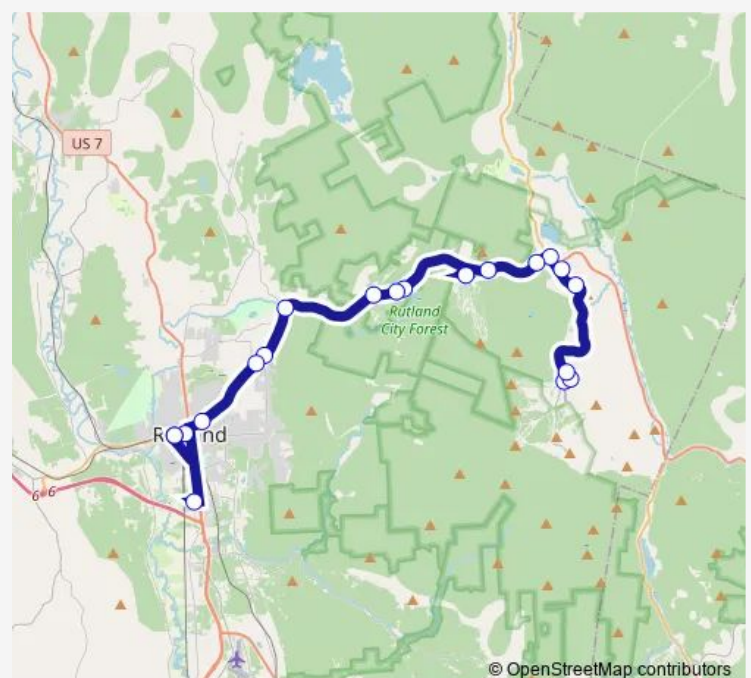

### Route schedule

Snowshed Base Lodge — Rutland Multi-Modal Transit Center

Monday 08:00-24:00

Tuesday 08:00-24:00

Wednesday 08:00-24:00

Thursday 08:00-24:00

Friday 08:00-24:00

Saturday 08:00-24:00

### Route info

Direction: Snowshed Base Lodge

Stops: 20

Trip Duration: 1 hour 5 min

Rutland-Killington Commuter

BusMaps

## Direction

Rutland Multi-Modal Transit Center — Snowshed Base Lodge

16 stops

[Open route schedule](#)

Rutland Multi-Modal Transit Center

Court Square

Route 4 & Lafayette St.

Town Line Rd.