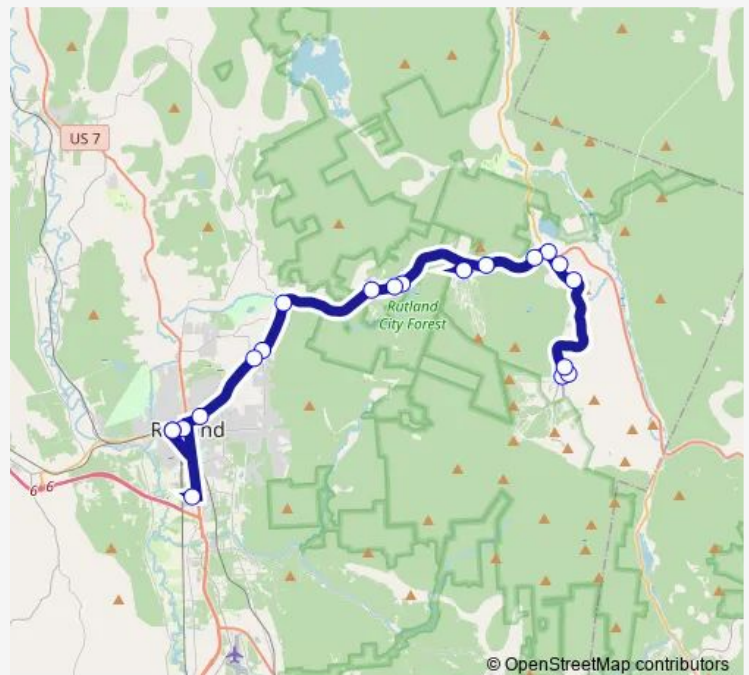

### Route schedule

Snowshed Base Lodge — Rutland Multi-Modal Transit Center

Monday 08:00-24:00

Tuesday 08:00-24:00

Wednesday 08:00-24:00

Thursday 08:00-24:00

Friday 08:00-24:00

Saturday 08:00-24:00

### Route info

Direction: Snowshed Base Lodge

Stops: 20

Trip Duration: 1 hour 5 min

## Direction

Rutland Multi-Modal Transit Center — Snowshed Base Lodge

16 stops

[Open route schedule](#)

Rutland Multi-Modal Transit Center

Court Square

Route 4 & Lafayette St.

Town Line Rd.