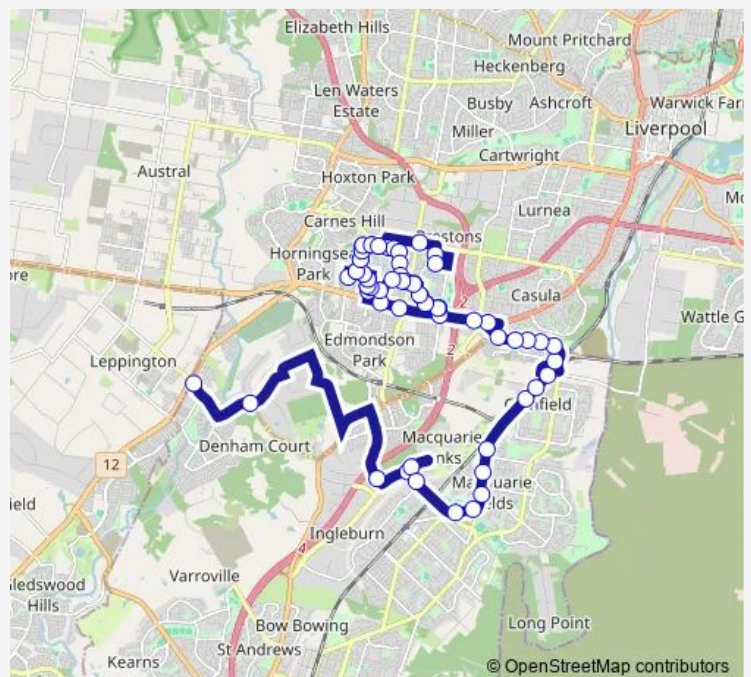

Railway Pde Opp Foreman St

Glenfield Rd After Atlantic Bvd

Glenfield Rd Opp 6

Glenfield Rd After Britannia Dr

Glenfield Rd Opp Whiteley Cl

Glenfield Rd At Brampton Av

Glenfield Rd Before Campbelltown Rd

Route schedule

Denham Court Rd After Camden Valley Way — Dalmeny Public School, Dalmeny Dr

Monday 07:44

Tuesday 07:44

Wednesday 07:44

Thursday 07:44

Friday —

Saturday —

Sunday —

Route info

Direction: Denham Court Rd After Camden Valley Way

Stops: 66

Trip Duration: 1 hour 6 min

Camden Valley Way Opp Cedar Rd

Camden Valley After Beech Rd

Camden Valley Way At Ash Rd

Camden Valley Way At Bernera Rd

Braidwood Dr At Richlands Pl

Braidwood Dr Opp Terangle Cl

Kurrajong Rd After Bernera Rd

San Marino Dr Before Sicilia St

Dalmeny Public School, Dalmeny Dr

1035 School Bus time schedules and route maps are available in an offline PDF at [busmaps.com](https://busmaps.com). Use the [busmaps.com](https://busmaps.com) website to see live bus times, train schedule or subway schedule, and step-by-step directions for all public transit in Liverpool