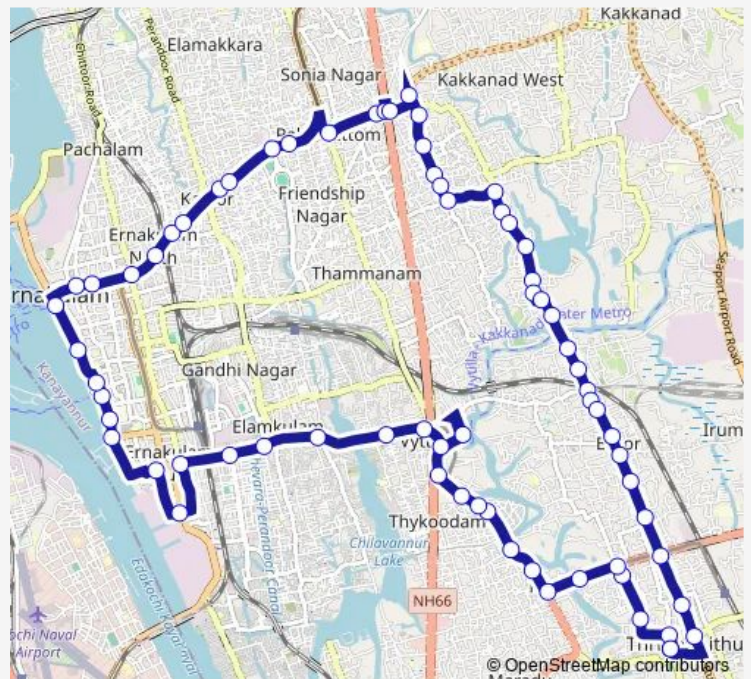

Bus Thrippoonithura ↔ Thrippoonithura

[Go to website](#)

Direction

Thrippunithura — Thrippunithura

68 stops

[Open route schedule](#)

- Thrippunithura
- Statue Junction
- Azad Junction
- Pottayil
- Puthiya Road Junction
- Sharipadi
- Illikkappady
- Mathoor
- Mathoor Junction
- Marankulangara
- Labour Corner
- Kappattikavu
- Puthenkulangara Shiva Temple
- kozhivettomvely
- Eroor North
- Arakkadavu
- Arakkadavu Junction
- Vennala
- Vennala School Junction
- Alinchuvadu Junction
- Pipeline Junction

Route schedule

Thrippunithura — Thrippunithura

Monday	06:00
Tuesday	06:00
Wednesday	06:00
Thursday	06:00
Friday	06:00
Saturday	06:00
Sunday	06:00

Route info

Direction: Thrippunithura

Stops: 68

Trip Duration: 1 hour 17 min

Tuesday 06:00

Wednesday 06:00

Thursday 06:00

Friday 06:00

Saturday 06:00

Sunday 06:00

Route info

Direction: Thrippunithura

Puthiya Road Junction

Pottayil

Azad Junction

S N Junction

Thrippunithura Old Stand

Kizhakke Kotta Junction

Thrippunithura

Bus time schedules and route maps are available in an offline PDF at busmaps.com. Use the busmaps.com website to see live bus times, train schedule or subway schedule, and step-by-step directions for all public transit in Kanayannur