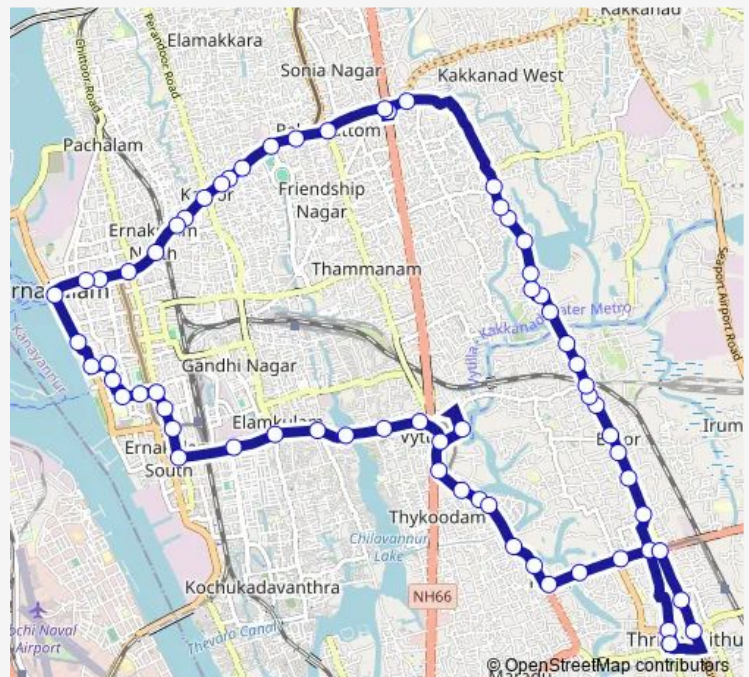

### Direction

Thrippunithura — Thrippunithura

70 stops

[Open route schedule](#)

- Thrippunithura
- Statue Junction
- Sree Venkateswara High School
- Vadakkekotta
- Menakakotta
- Petta East
- Petta
- Petta Metro Station
- Champakkara
- Thykoodam Junction
- Thykoodam Metro Station
- Oen
- Sub Station
- Vyttila Devaswom Board
- Vyttila
- Vyttila Junction
- Janatha
- Elamkulam Junction
- Kadavanthra
- Manorama Junction
- Valanjambalam

### Route schedule

Thrippunithura — Thrippunithura

Monday	06:00
Tuesday	06:00
Wednesday	06:00
Thursday	06:00
Friday	06:00
Saturday	06:00
Sunday	06:00

### Route info

Direction: Thrippunithura

Stops: 70

Trip Duration: 1 hour 20 min

Thrippunithura ↔ Thrippunithura

Ravipuram

Pallimukk

Gandhi Square

Petta East

Vadakkekotta

Alliance Junction

S N Junction

Thrippunithura Old Stand

Kizhakke Kotta Junction

Thrippunithura

Bus time schedules and route maps are available in an offline PDF at [busmaps.com](https://busmaps.com). Use the [busmaps.com](https://busmaps.com) website to see live bus times, train schedule or subway schedule, and step-by-step directions for all public transit in Kanayannur